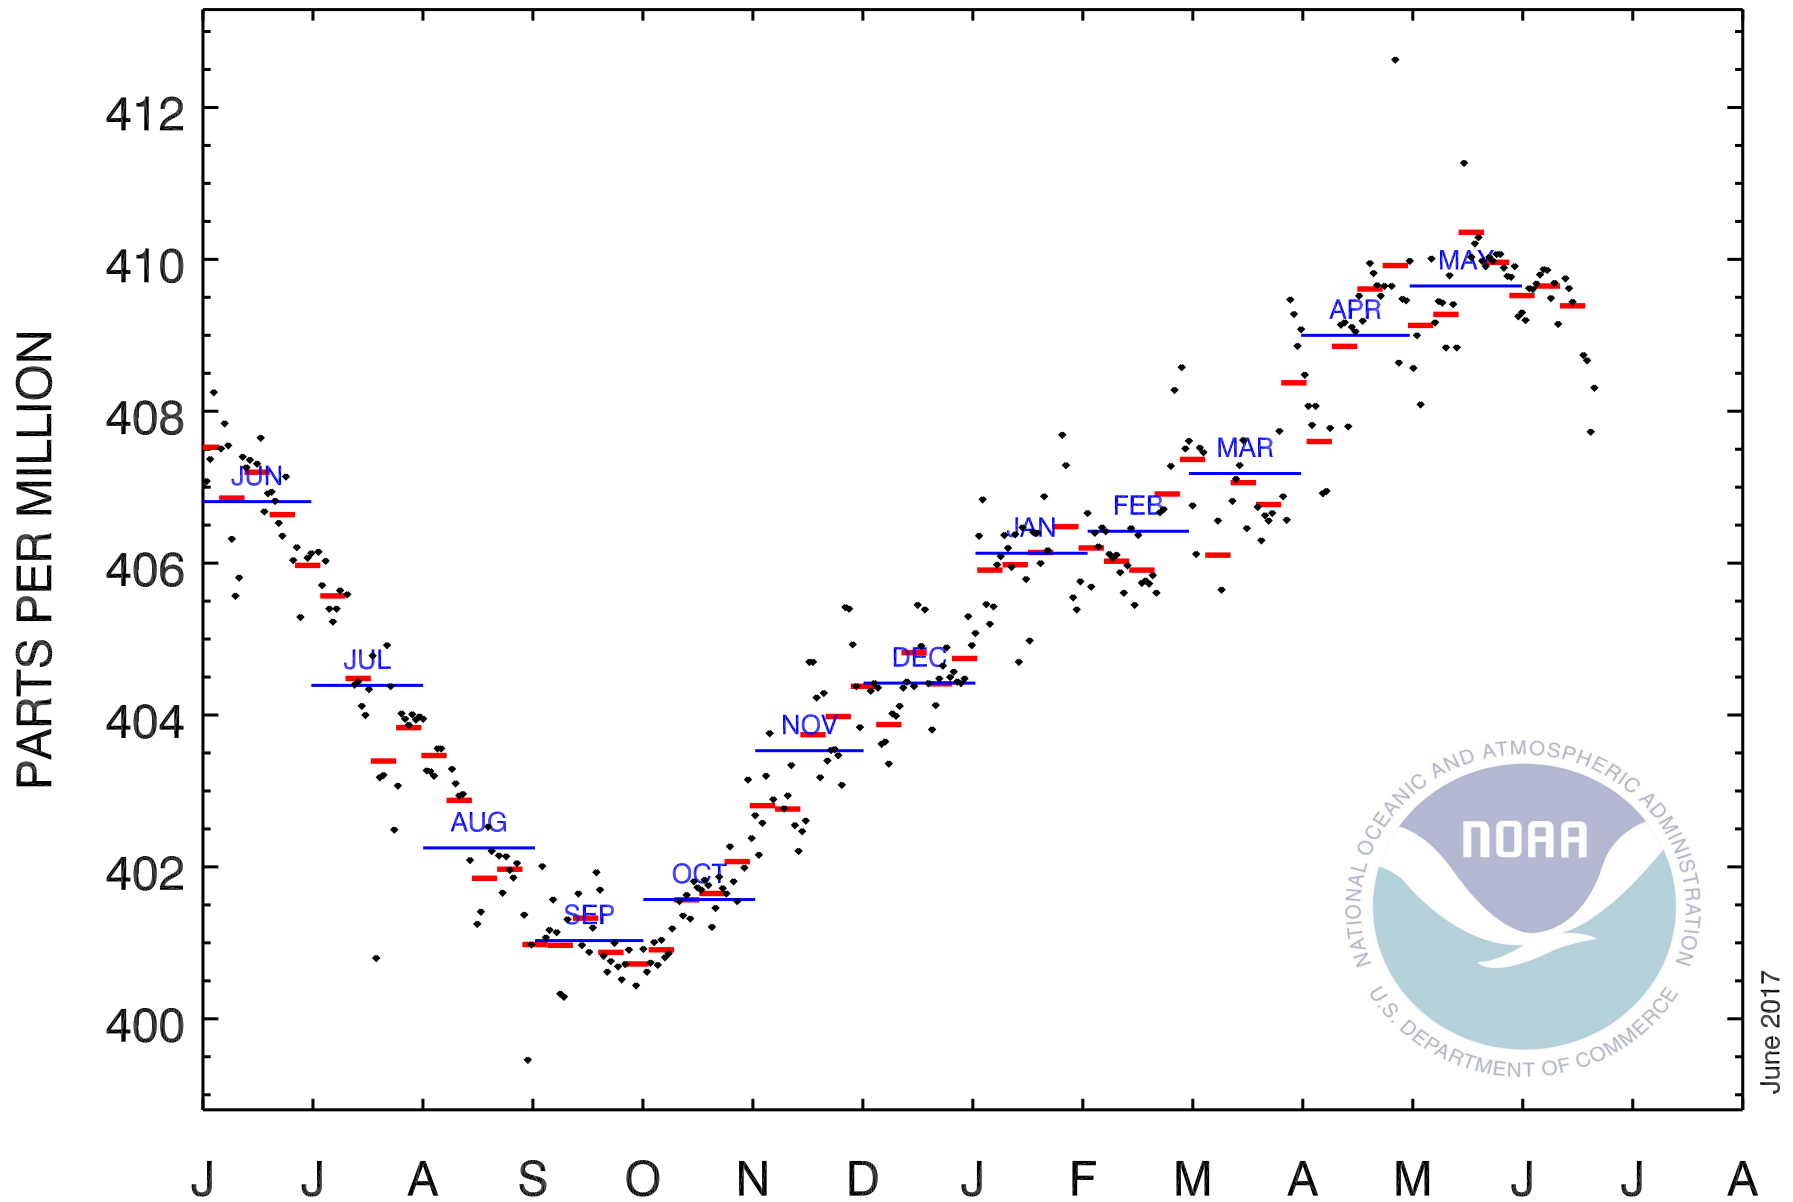

# One year of CO<sub>2</sub> daily and weekly means at Mauna Loa

June 2017