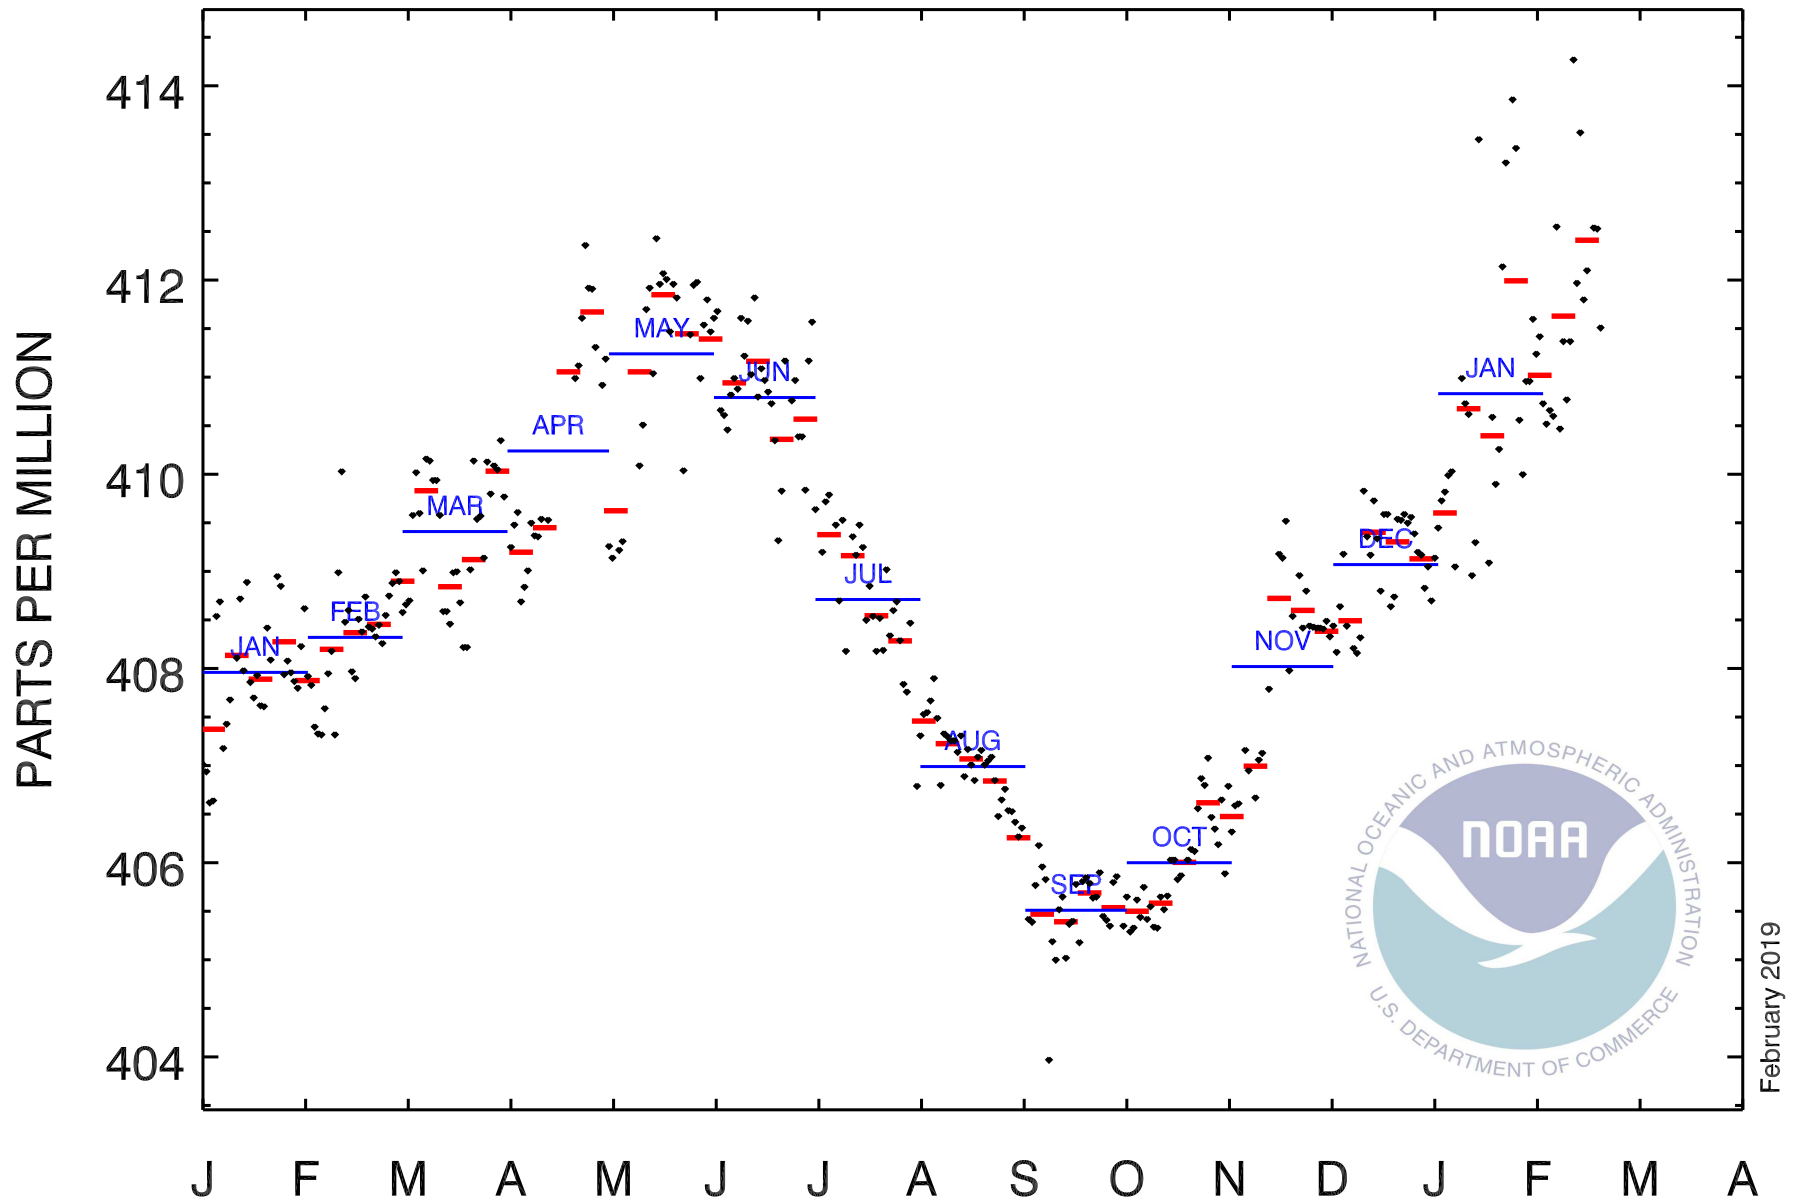

# One year of CO<sub>2</sub> daily and weekly means at Mauna Loa

February 2019