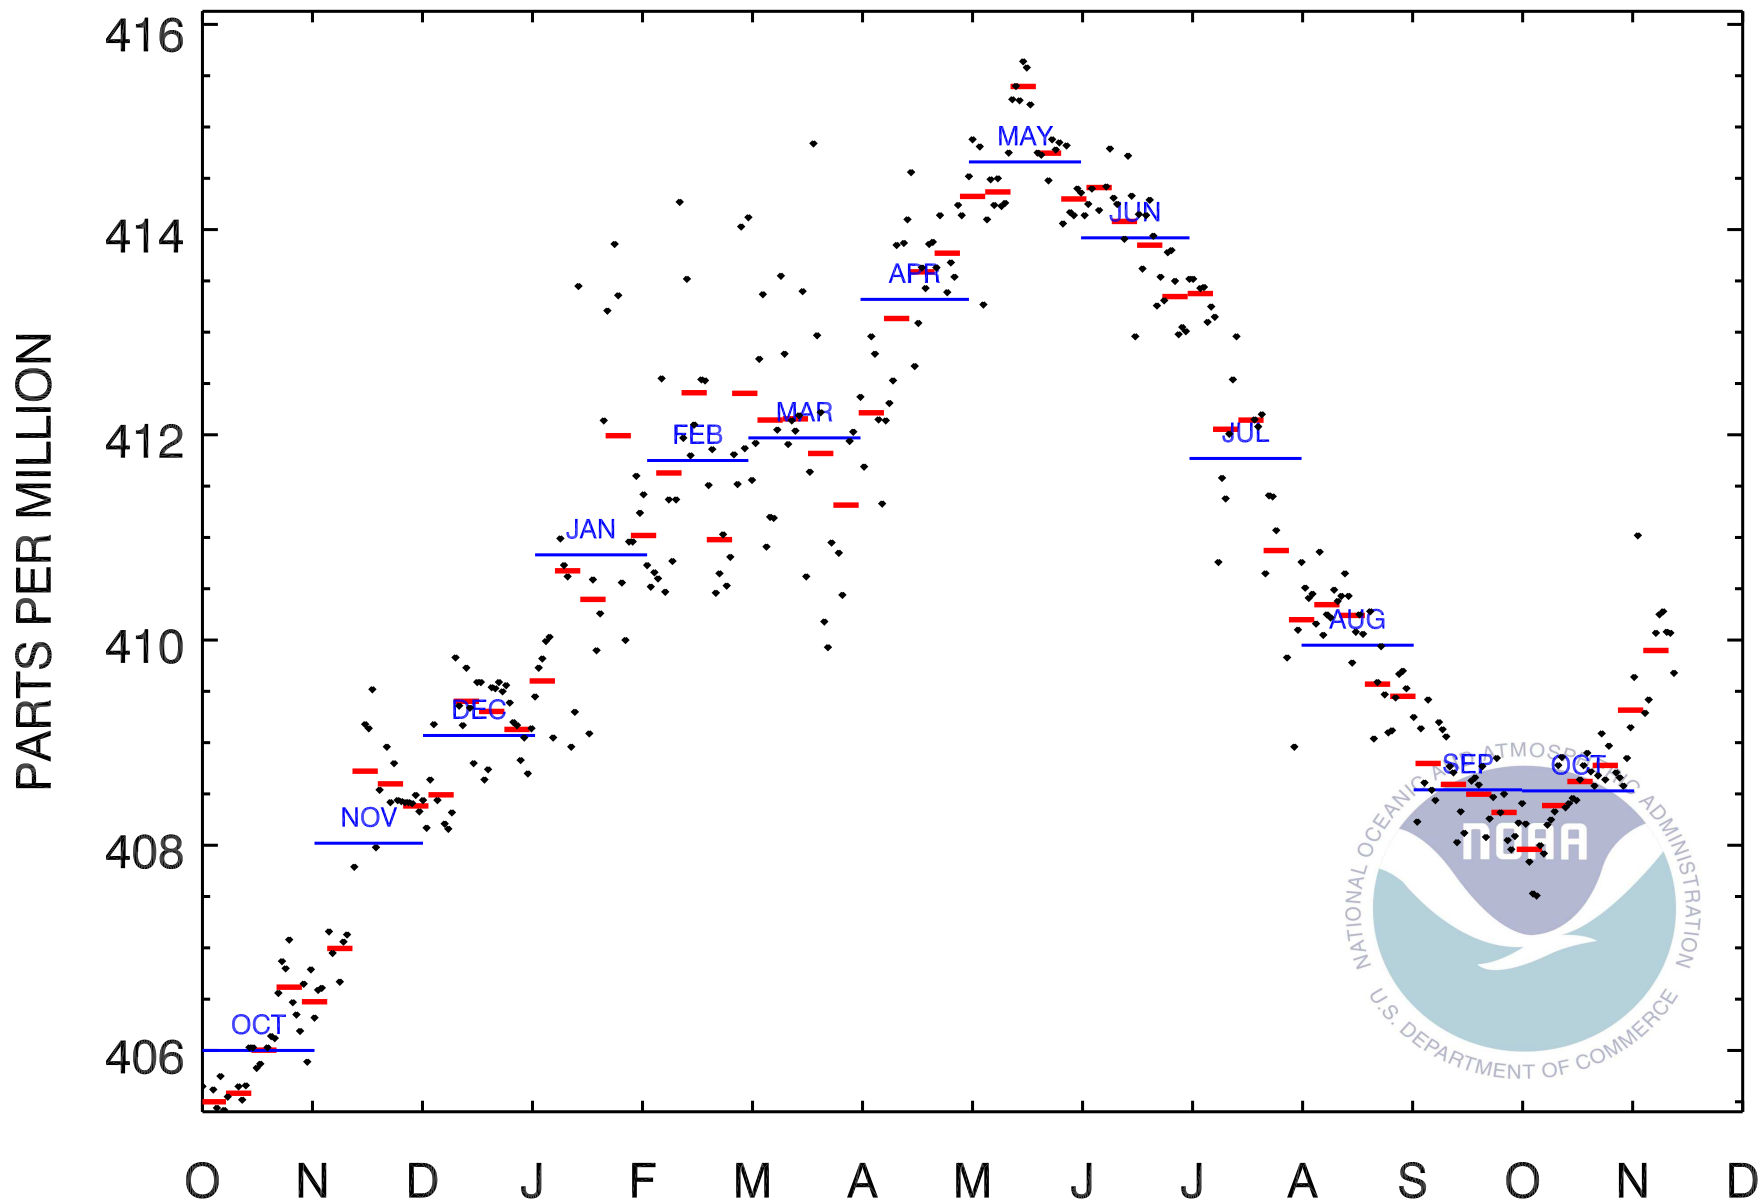

# One year of CO<sub>2</sub> daily and weekly means at Mauna Loa

November 2019