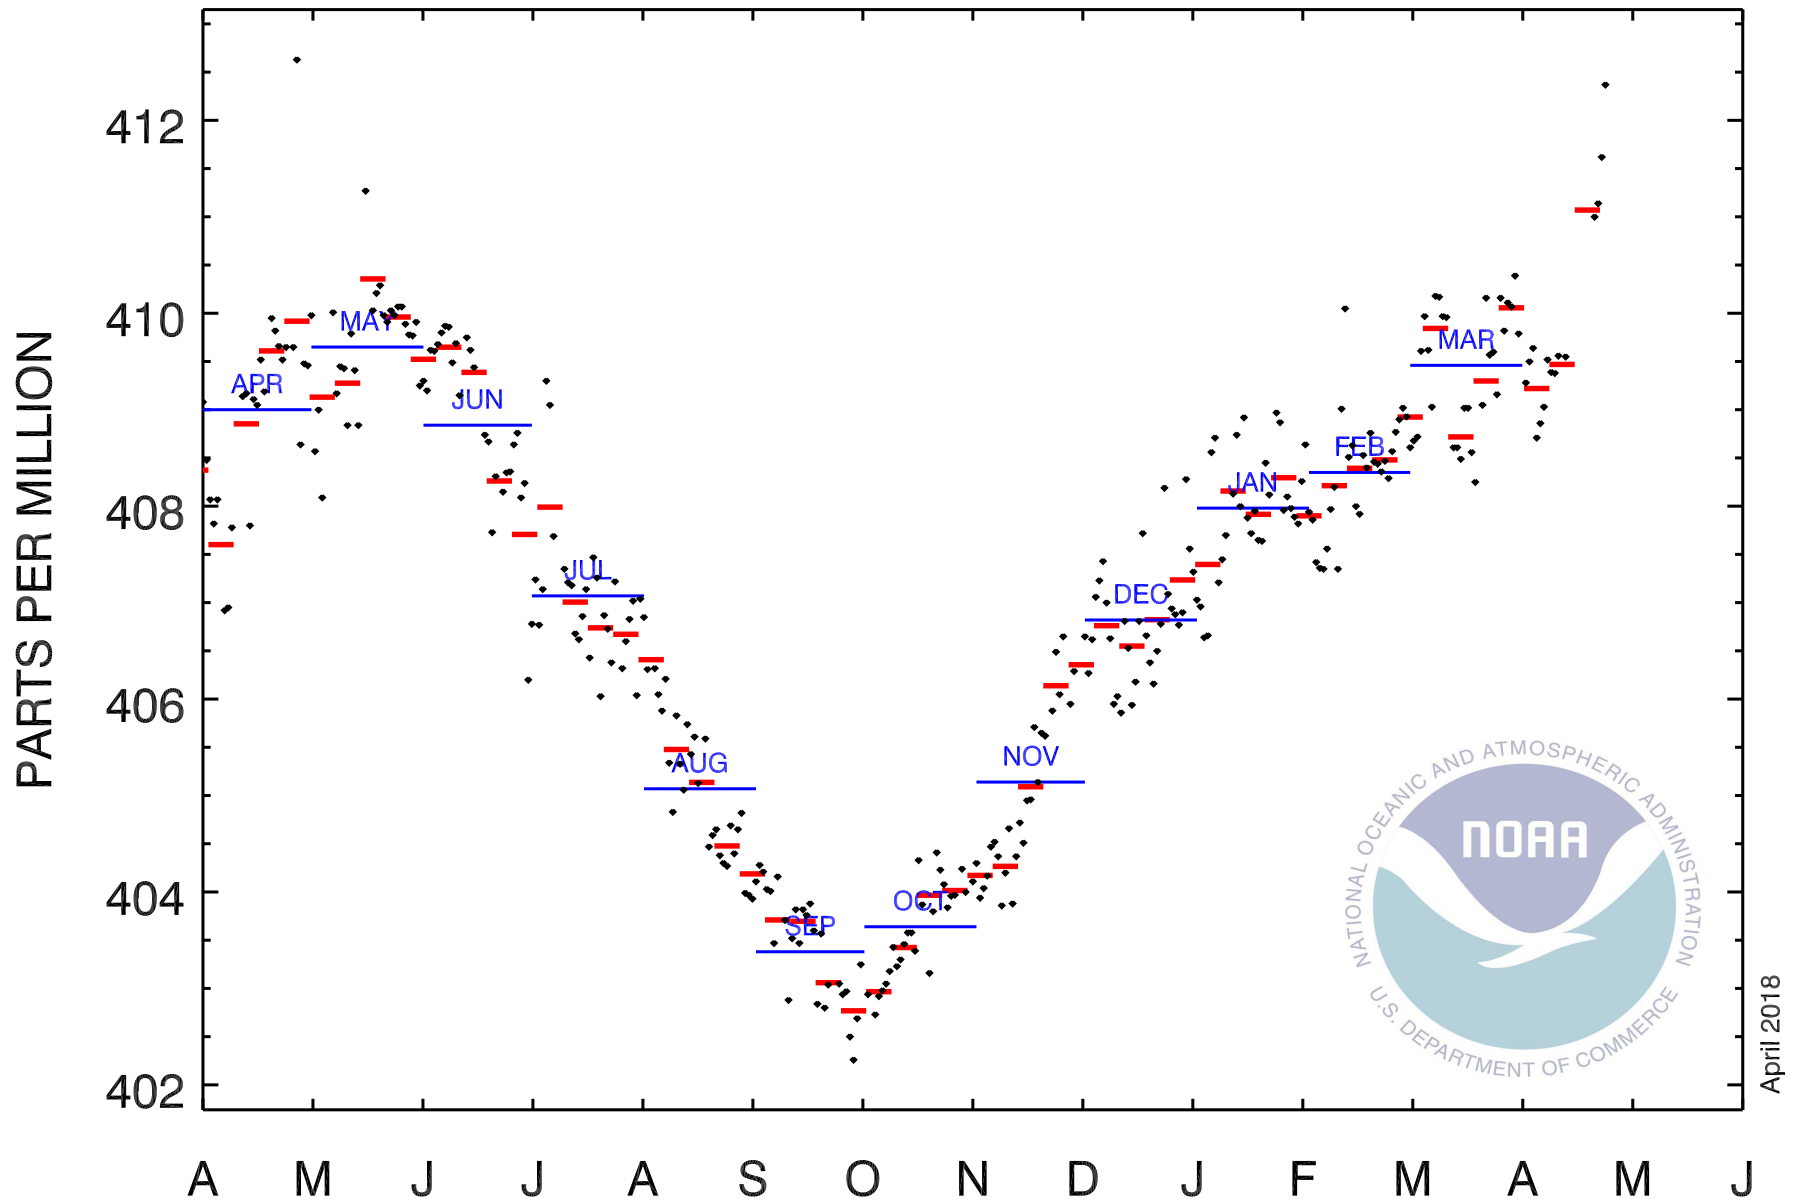

# One year of CO<sub>2</sub> daily and weekly means at Mauna Loa

April 2018