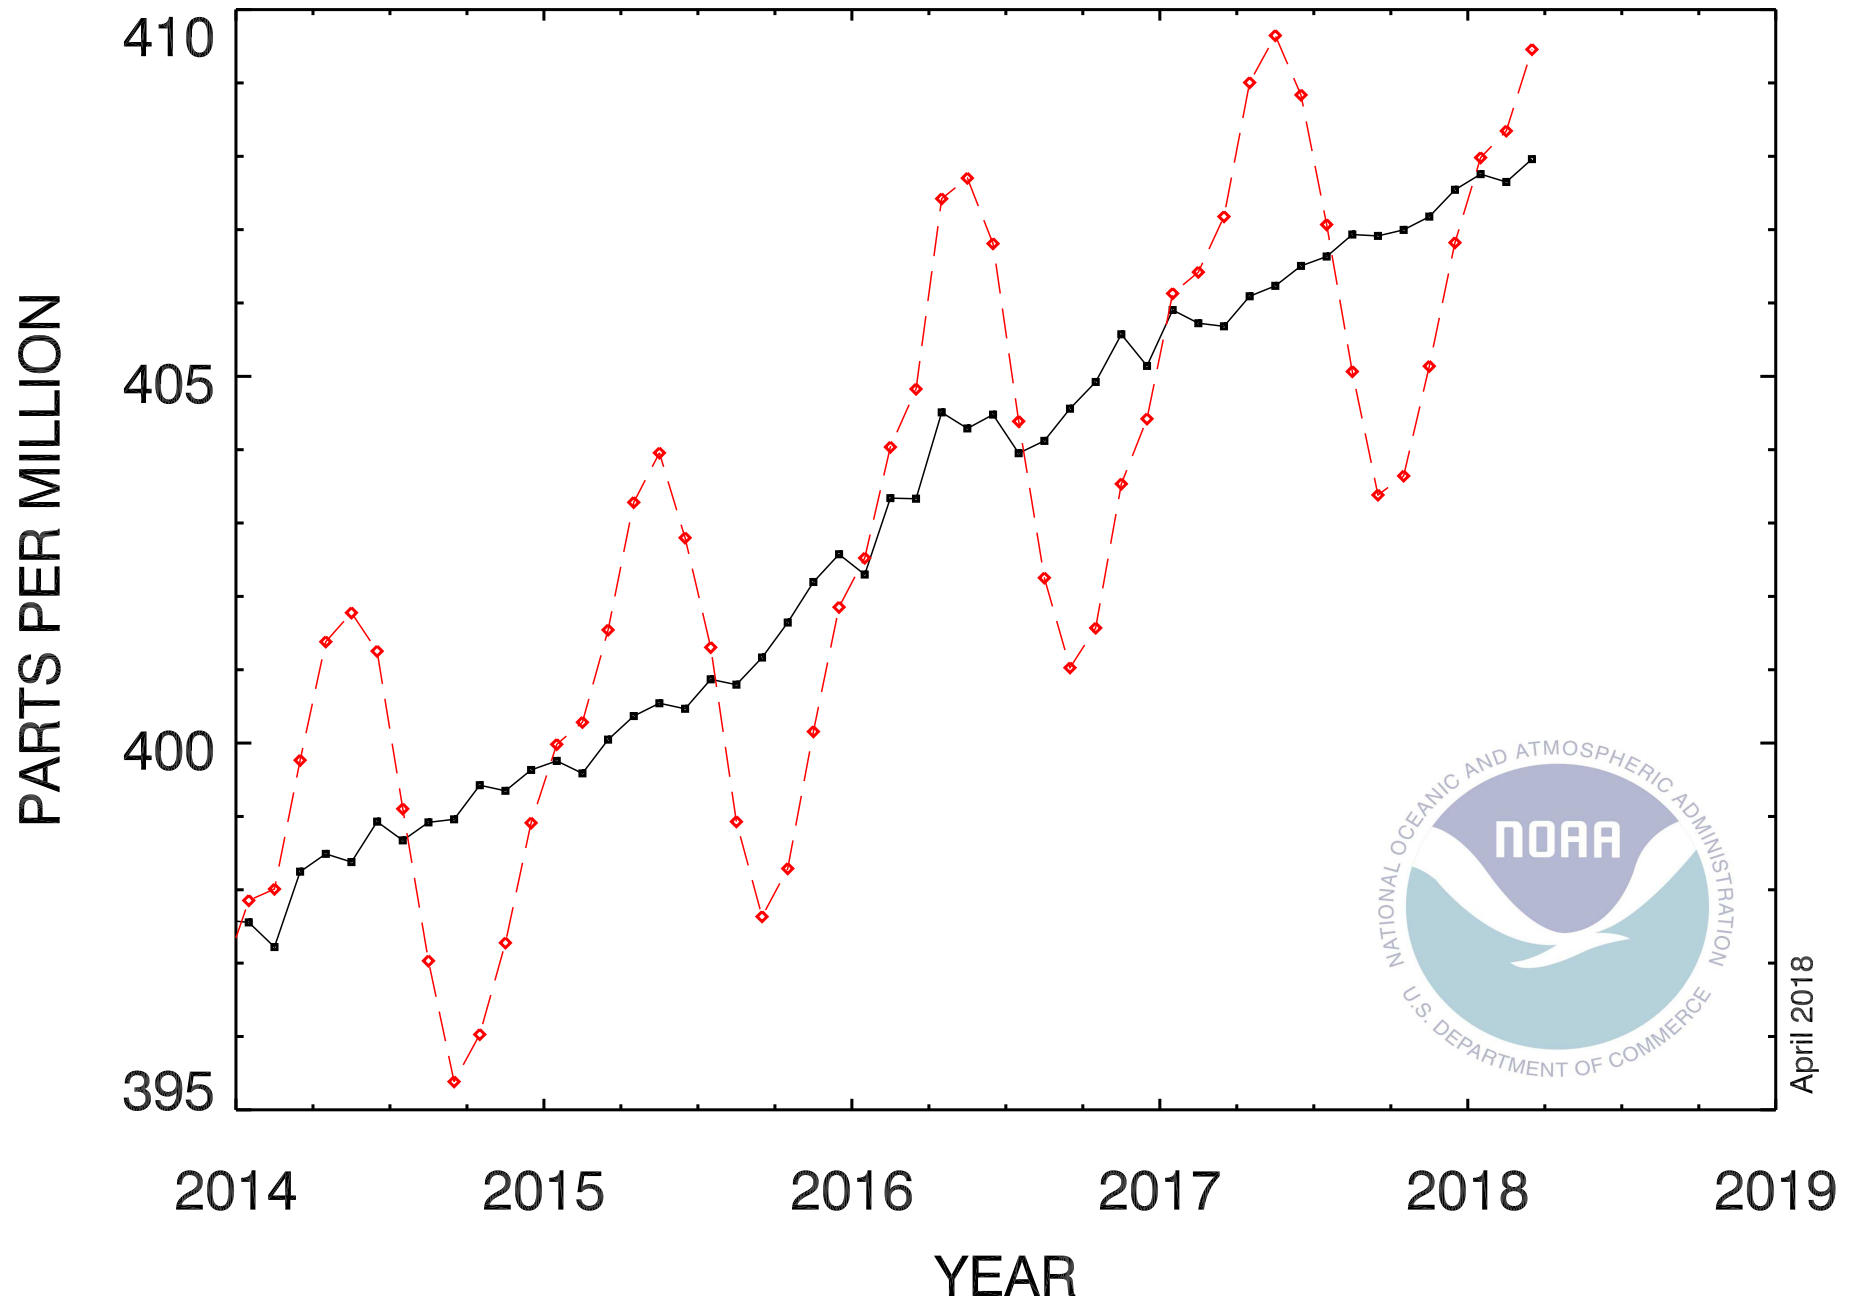

# RECENT MONTHLY MEAN CO<sub>2</sub> AT MAUNA LOA

April 2018