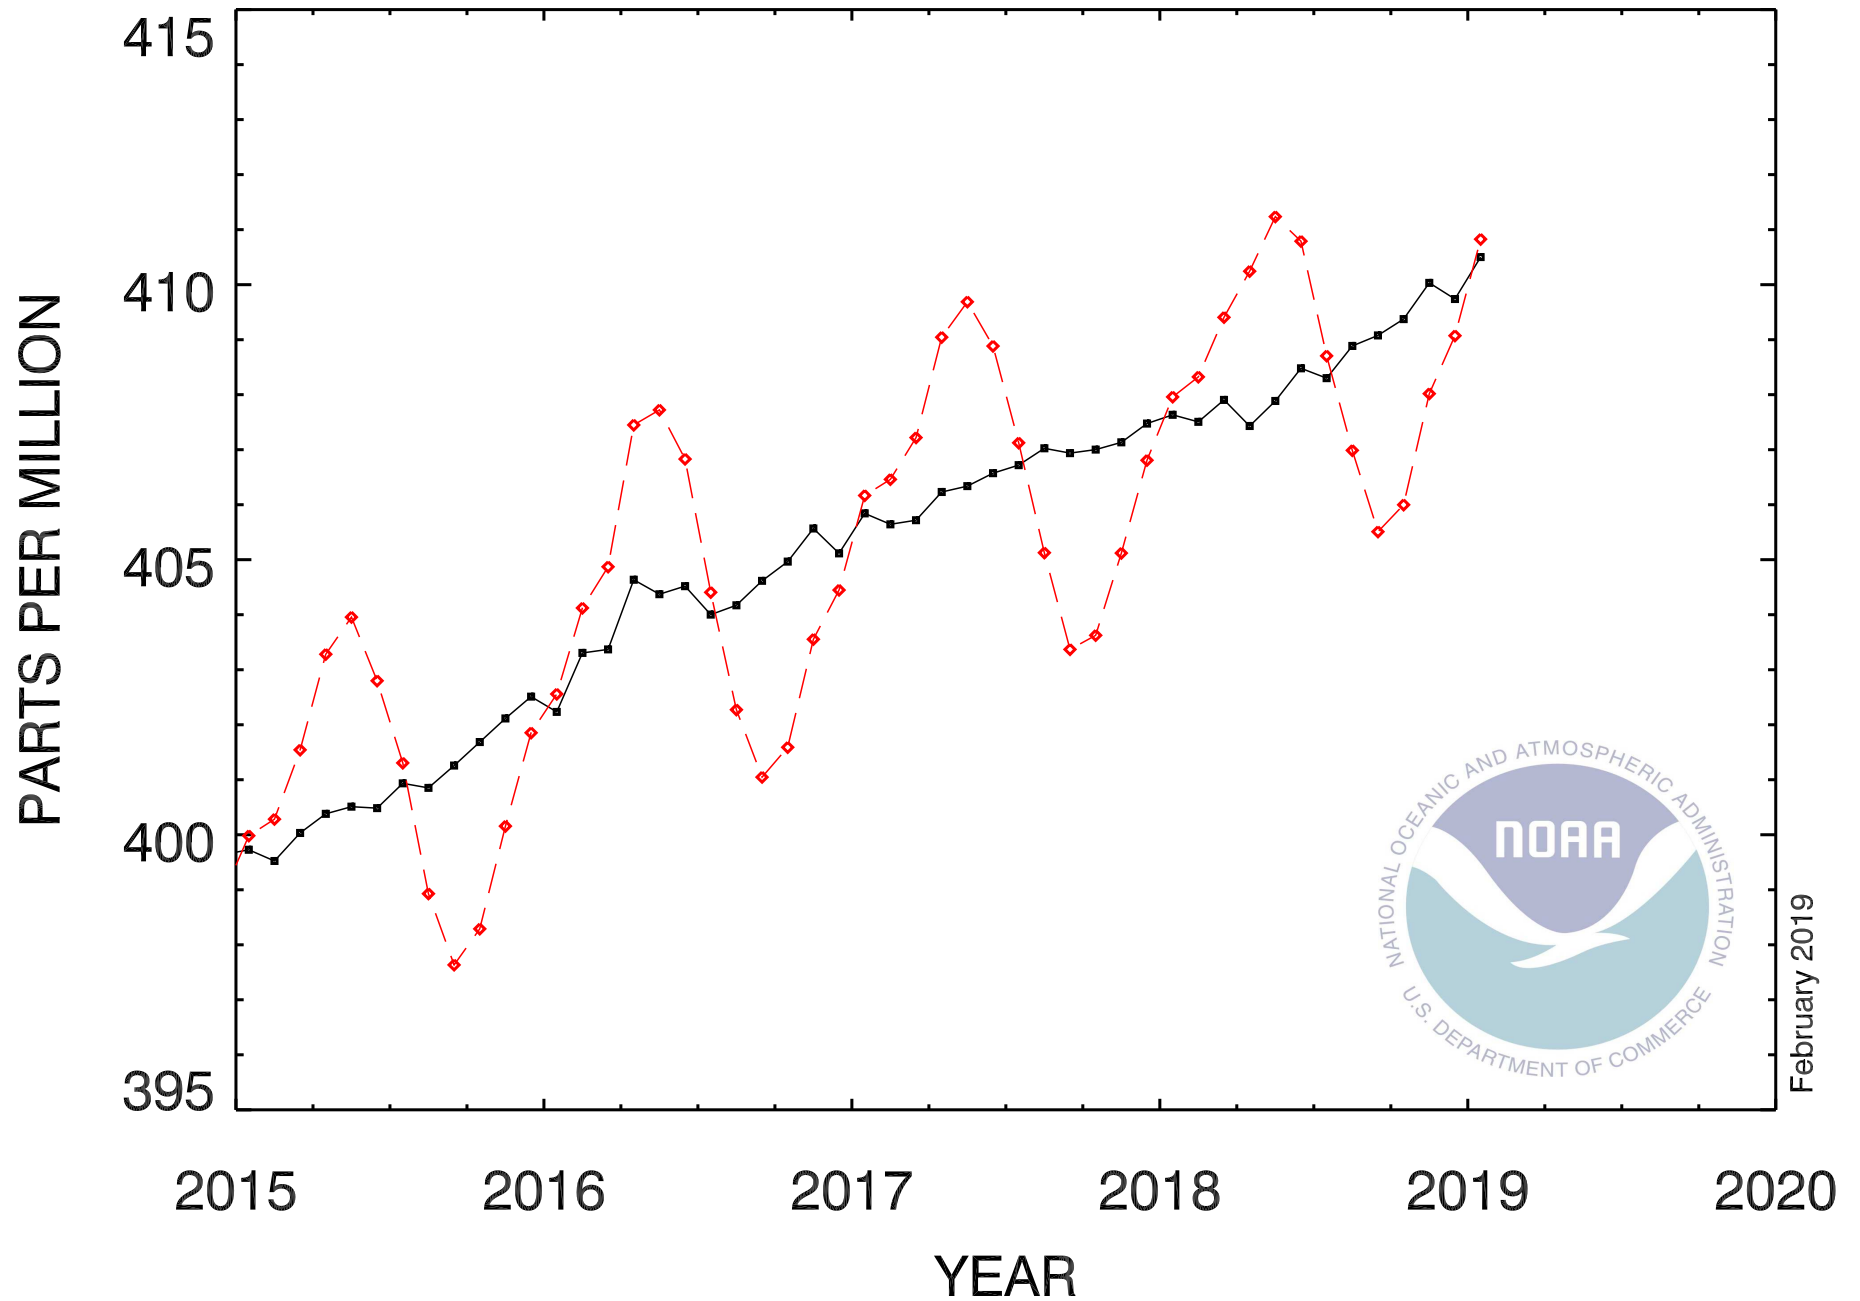

RECENT MONTHLY MEAN CO₂ AT MAUNA LOA

February 2019