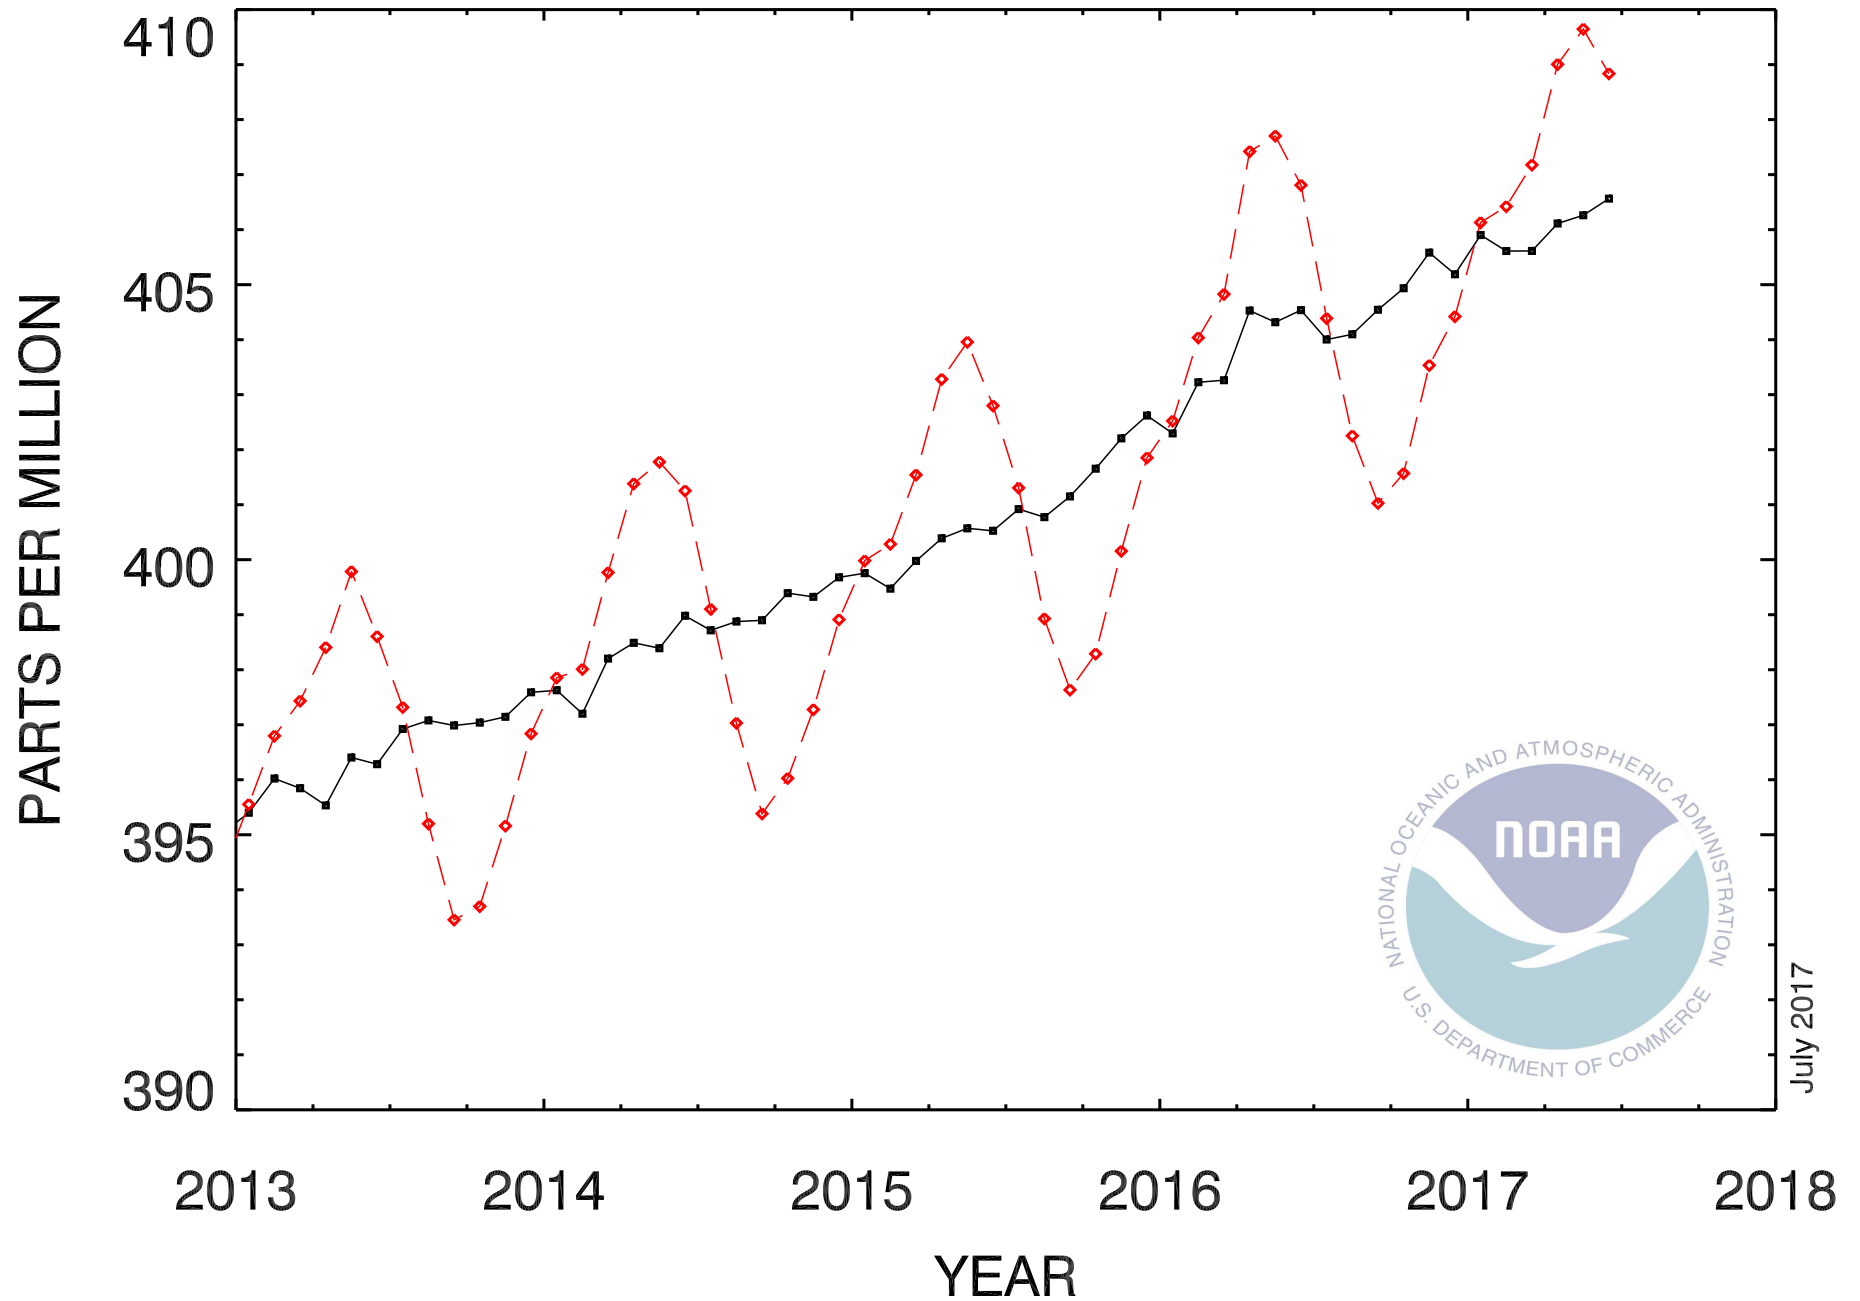

RECENT MONTHLY MEAN CO₂ AT MAUNA LOA

July 2017