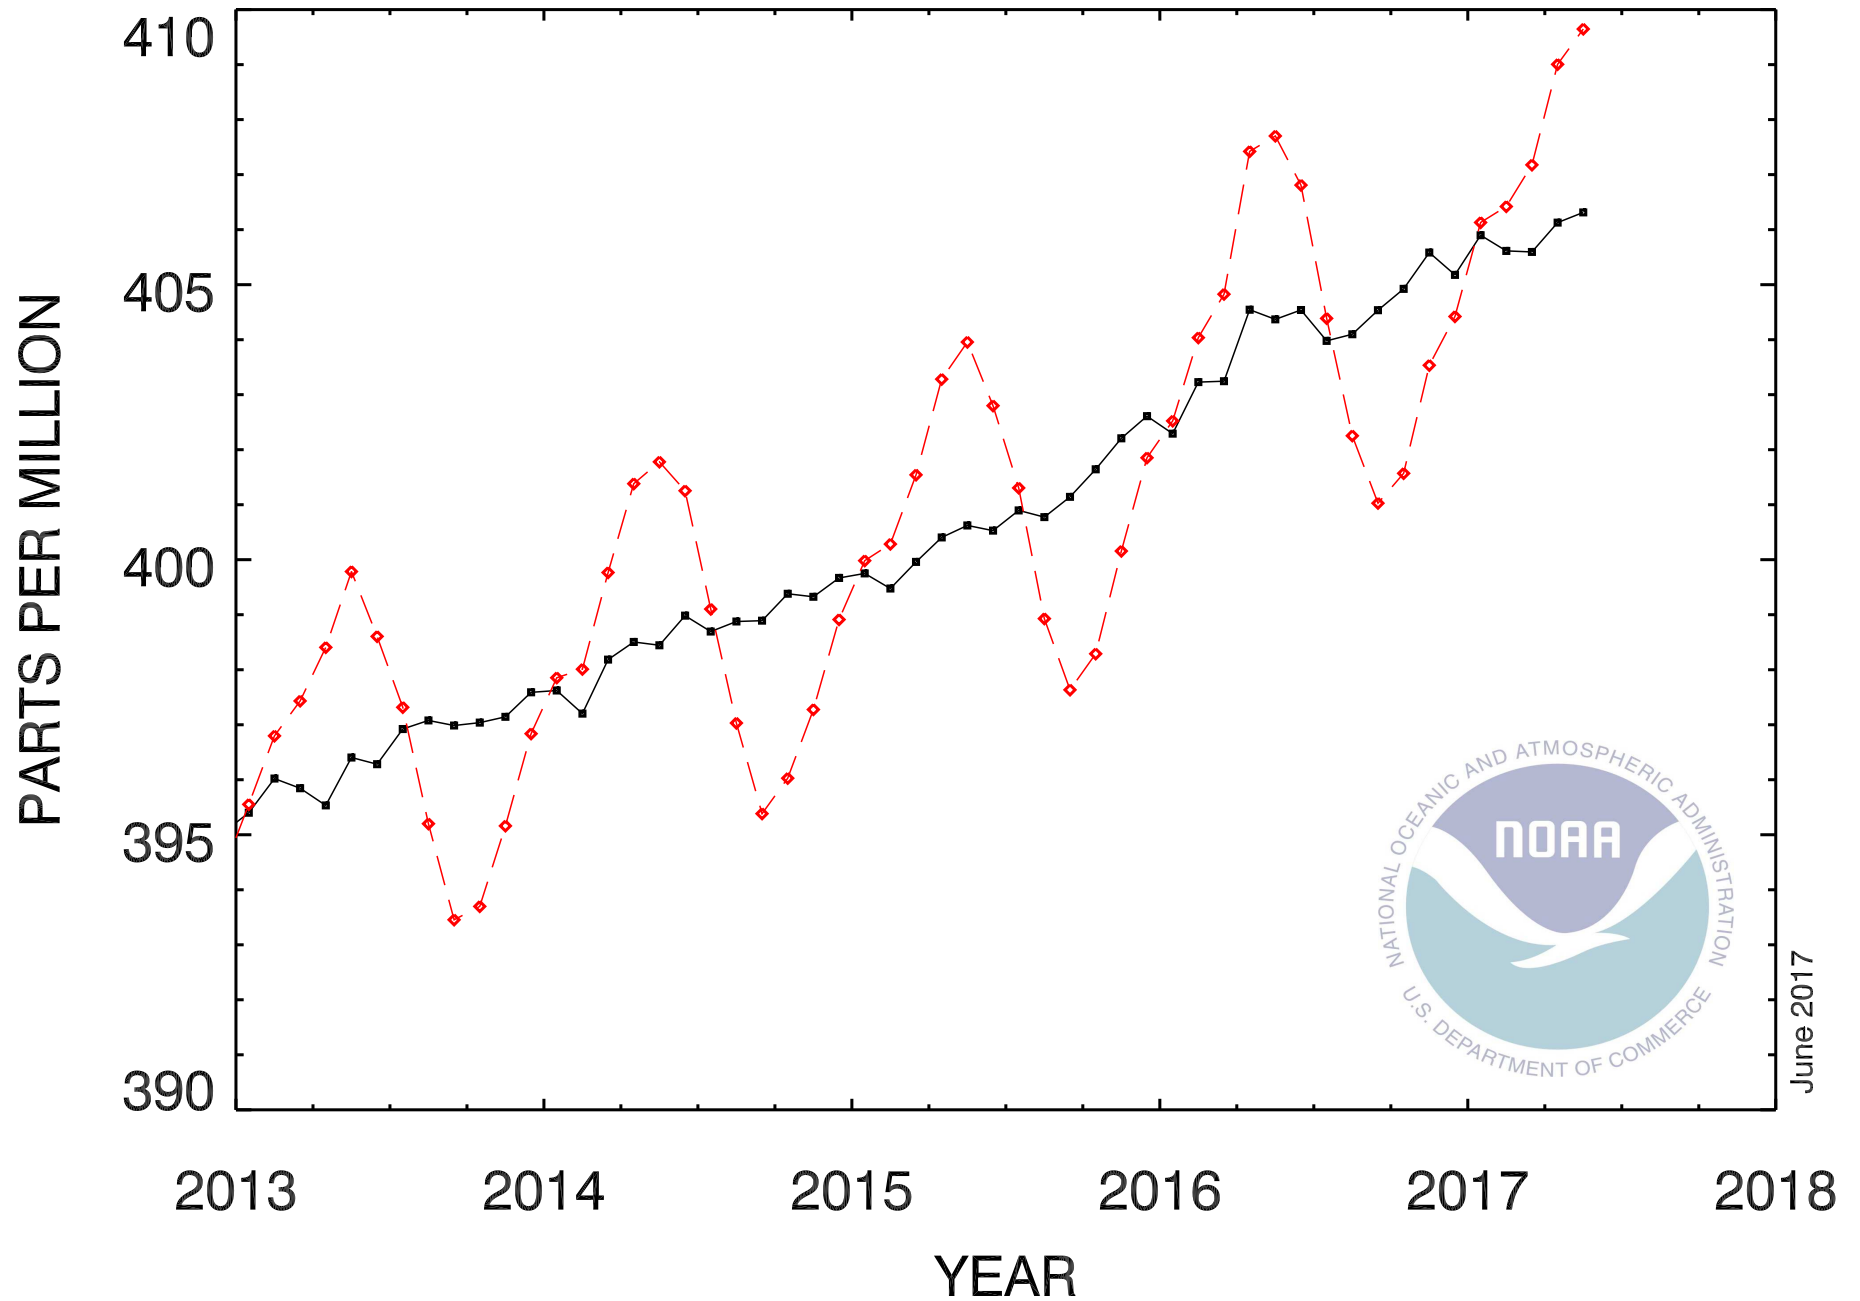

# RECENT MONTHLY MEAN CO<sub>2</sub> AT MAUNA LOA

June 2017