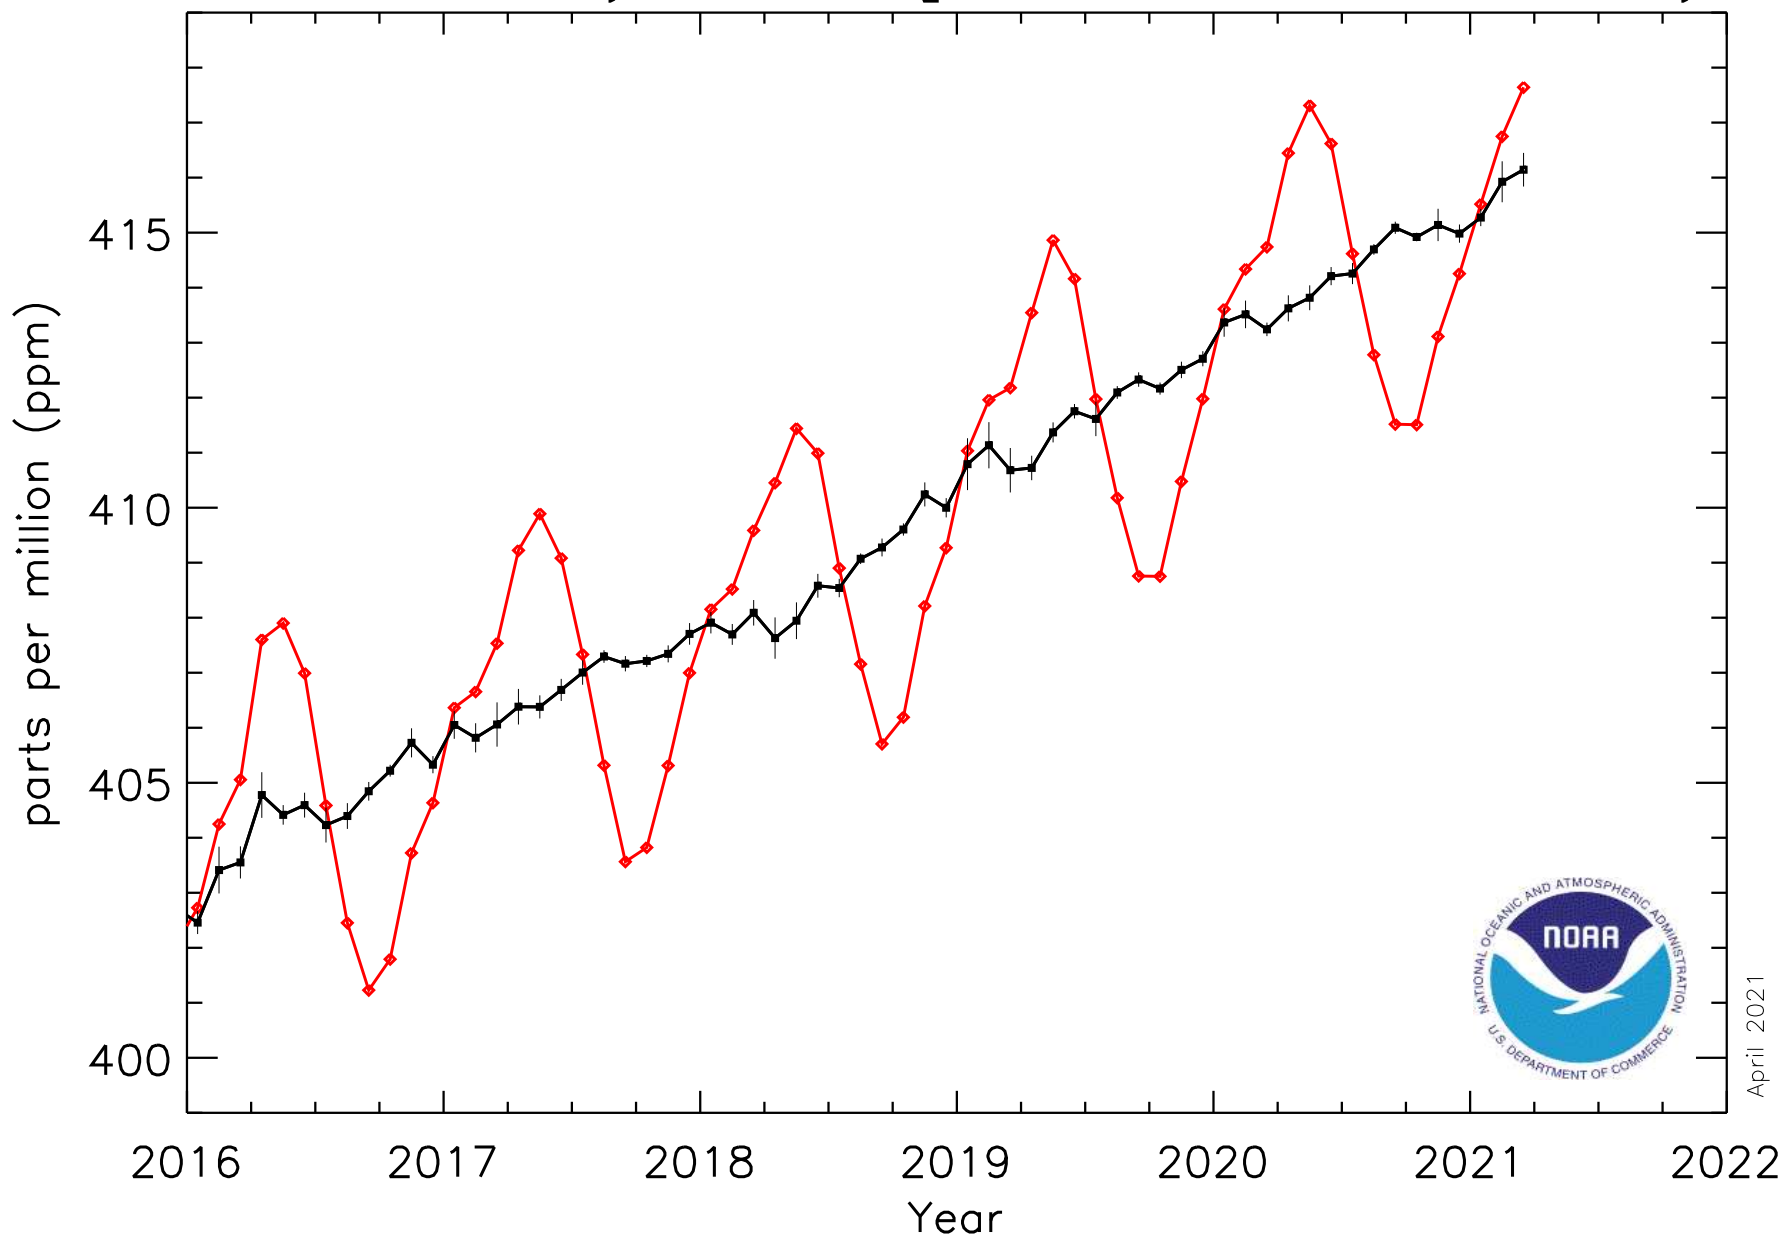

Recent monthly mean CO₂ at Mauna Loa Observatory

April 2021