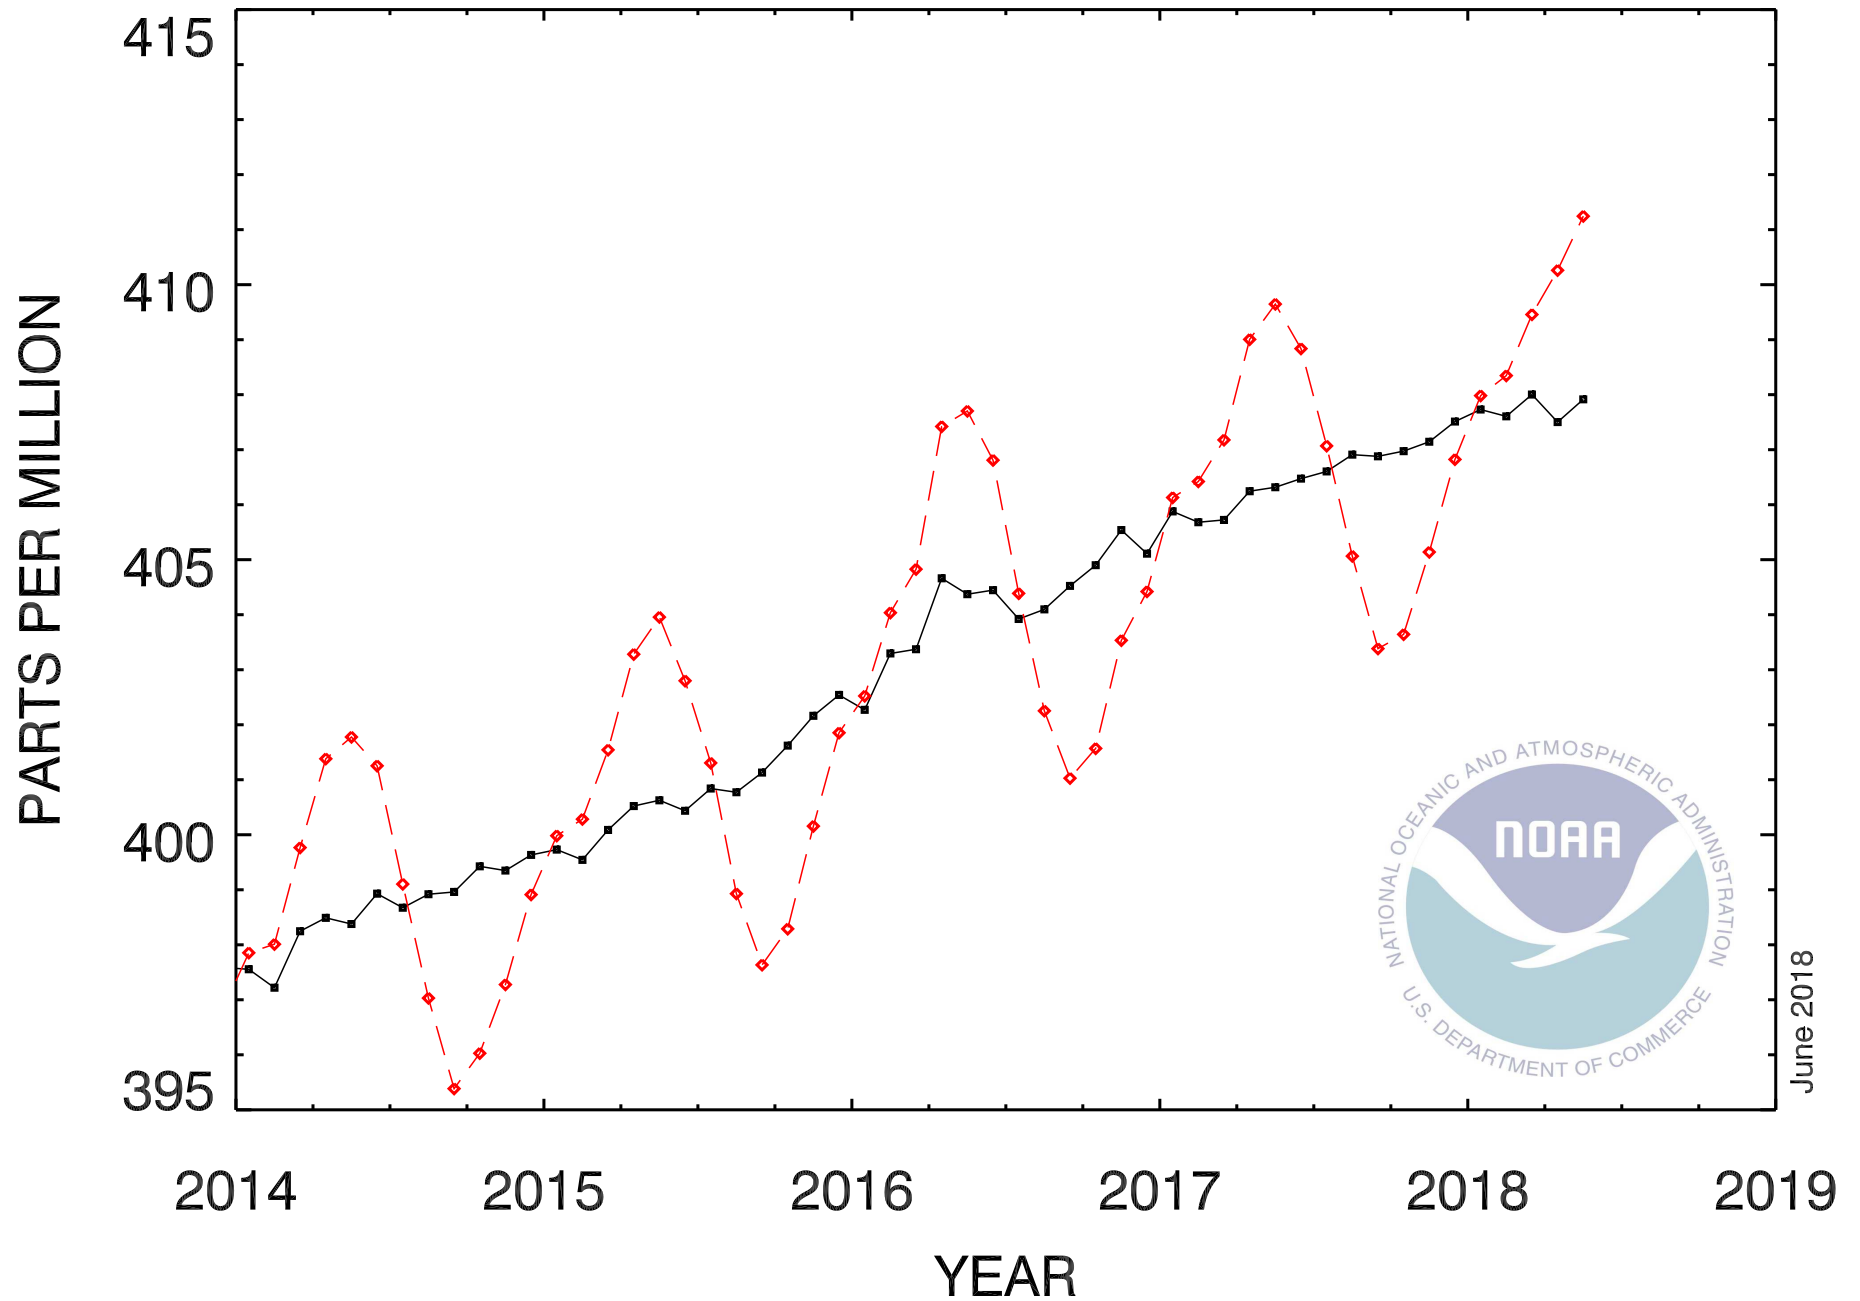

# RECENT MONTHLY MEAN CO<sub>2</sub> AT MAUNA LOA

June 2018