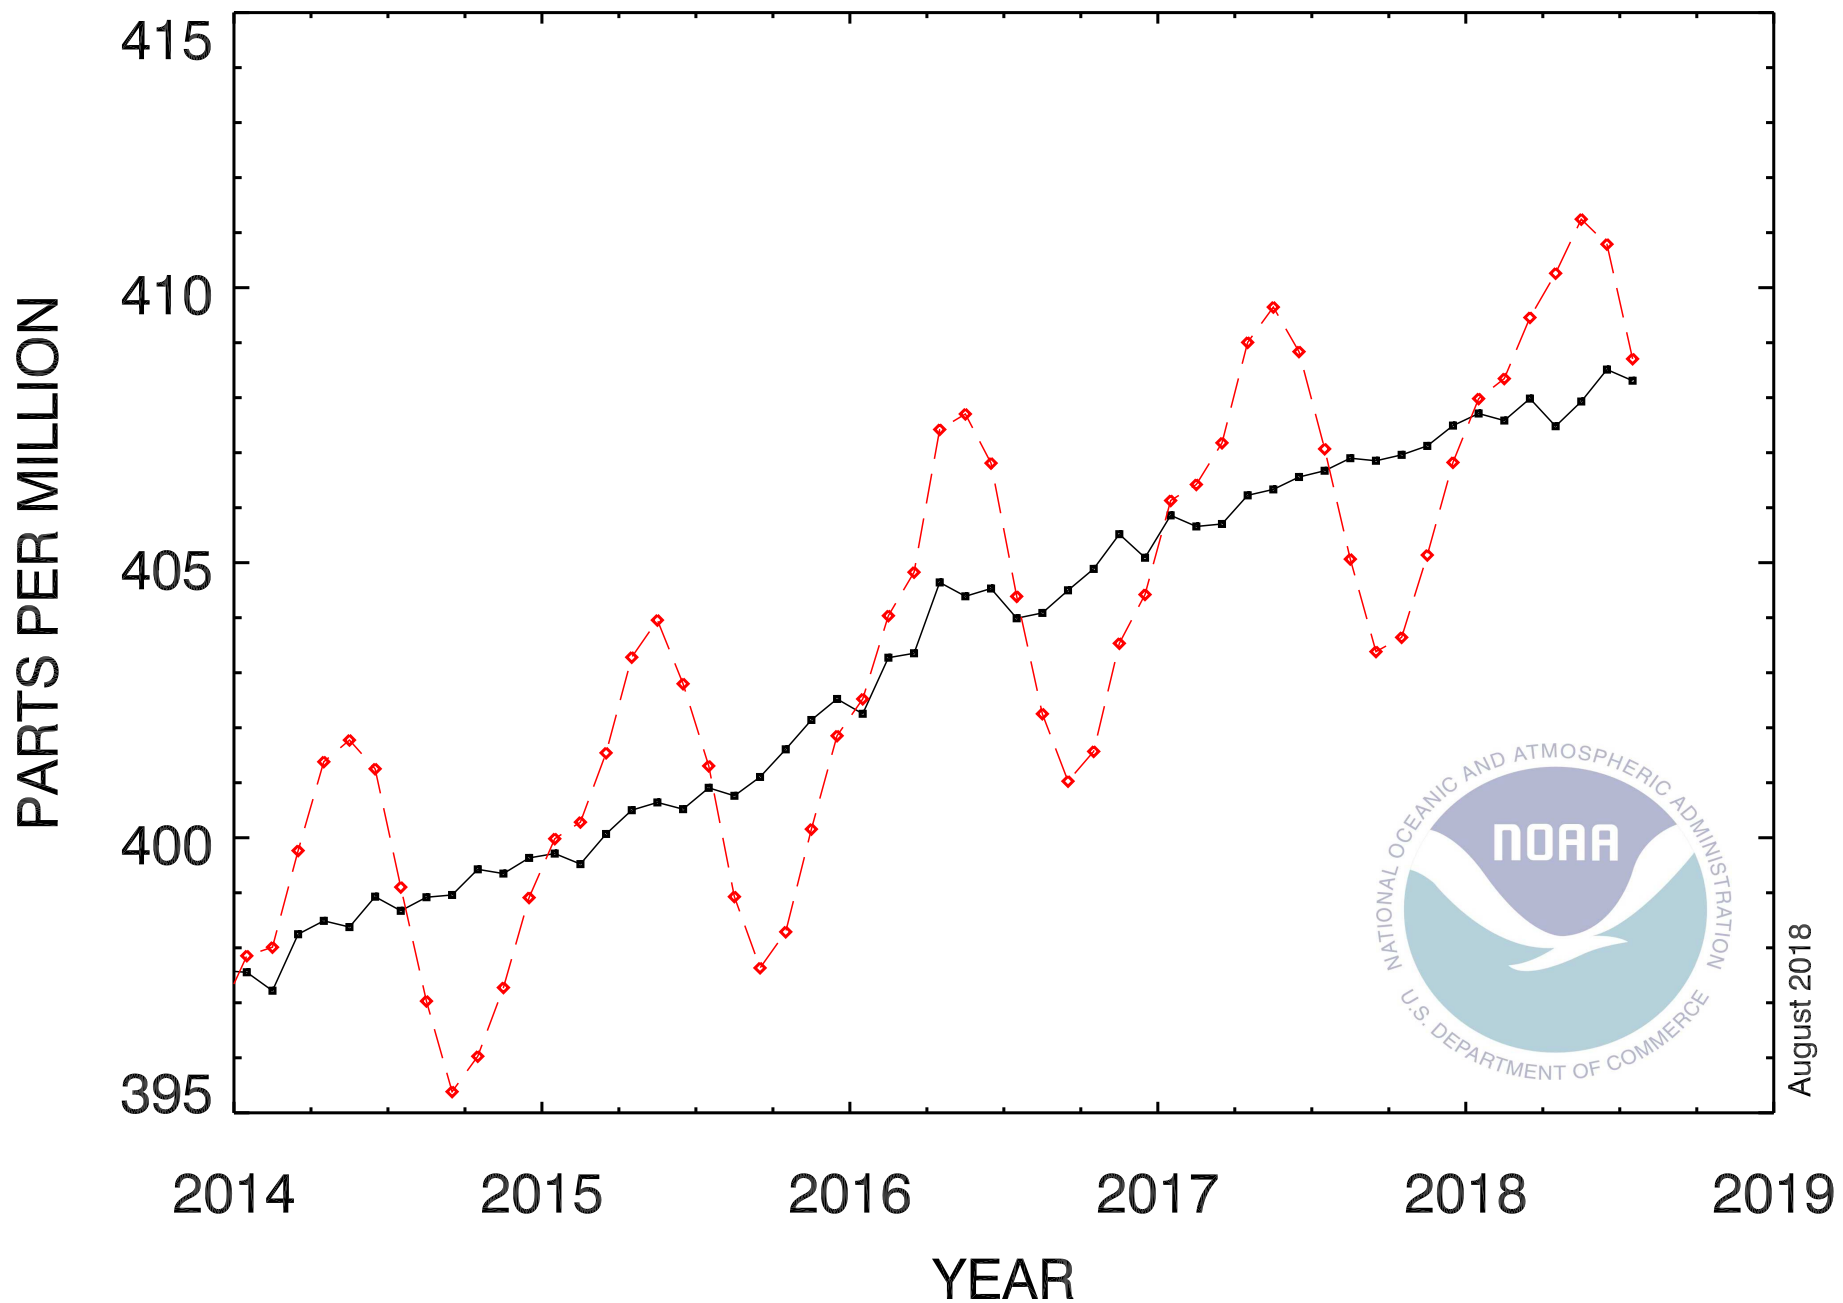

RECENT MONTHLY MEAN CO₂ AT MAUNA LOA

August 2018