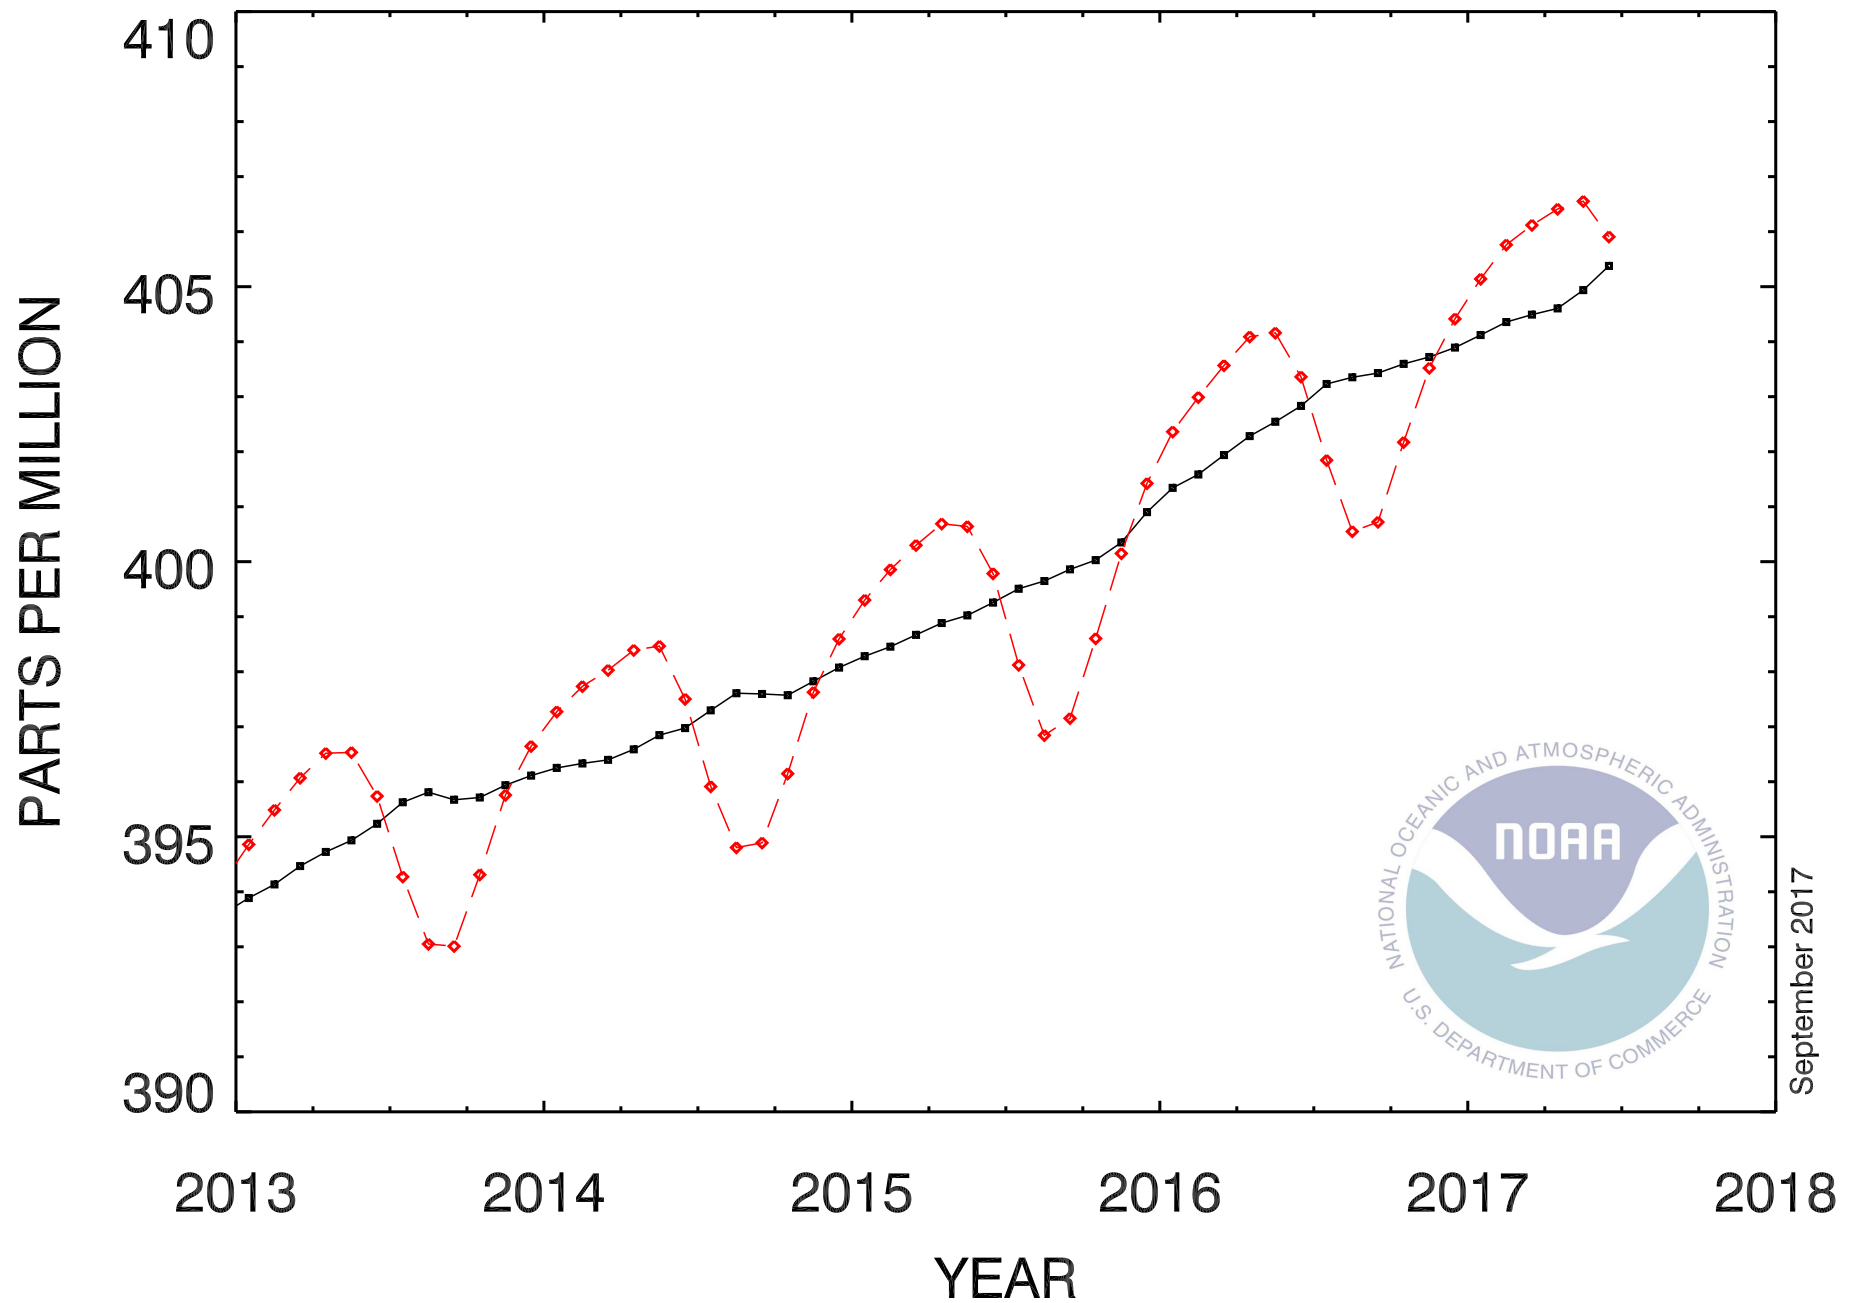

RECENT GLOBAL MONTHLY MEAN CO₂

September 2017