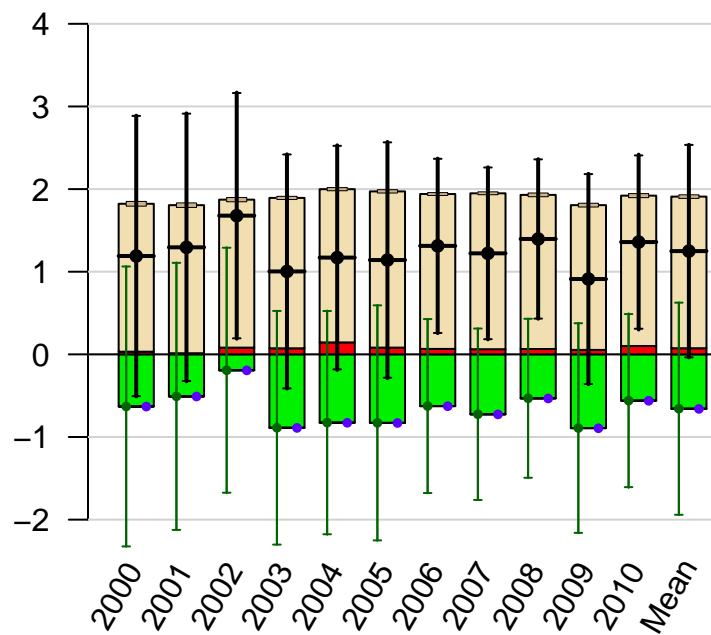

North America annual total emissions

First guess

Optimized

1- σ Uncertainties
 Total Across-model
 Within-model

CT2011_oi - Created 2013-06-02