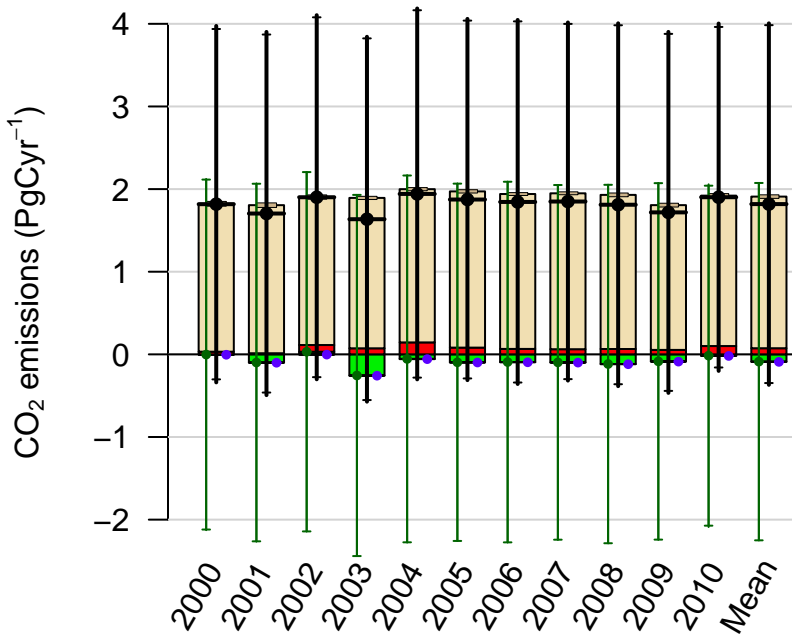

North America annual total emissions

First guess

Optimized

1- σ Uncertainties
 Total Across-model
 Within-model

CT2011_oi - Created 2013-06-02