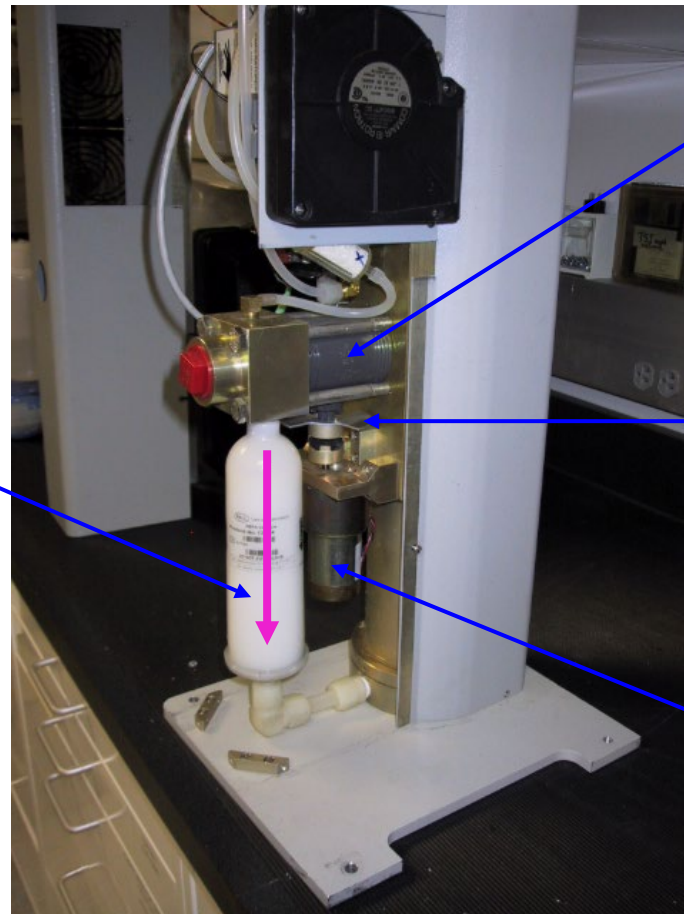

TSI Nephelometer Zero Filter Assembly

Zero filter valve

Metal flange

Zero filter motor

Zero filter

Pink arrow on filter indicates direction of flow – make sure that matches the direction of flow printed on filter.