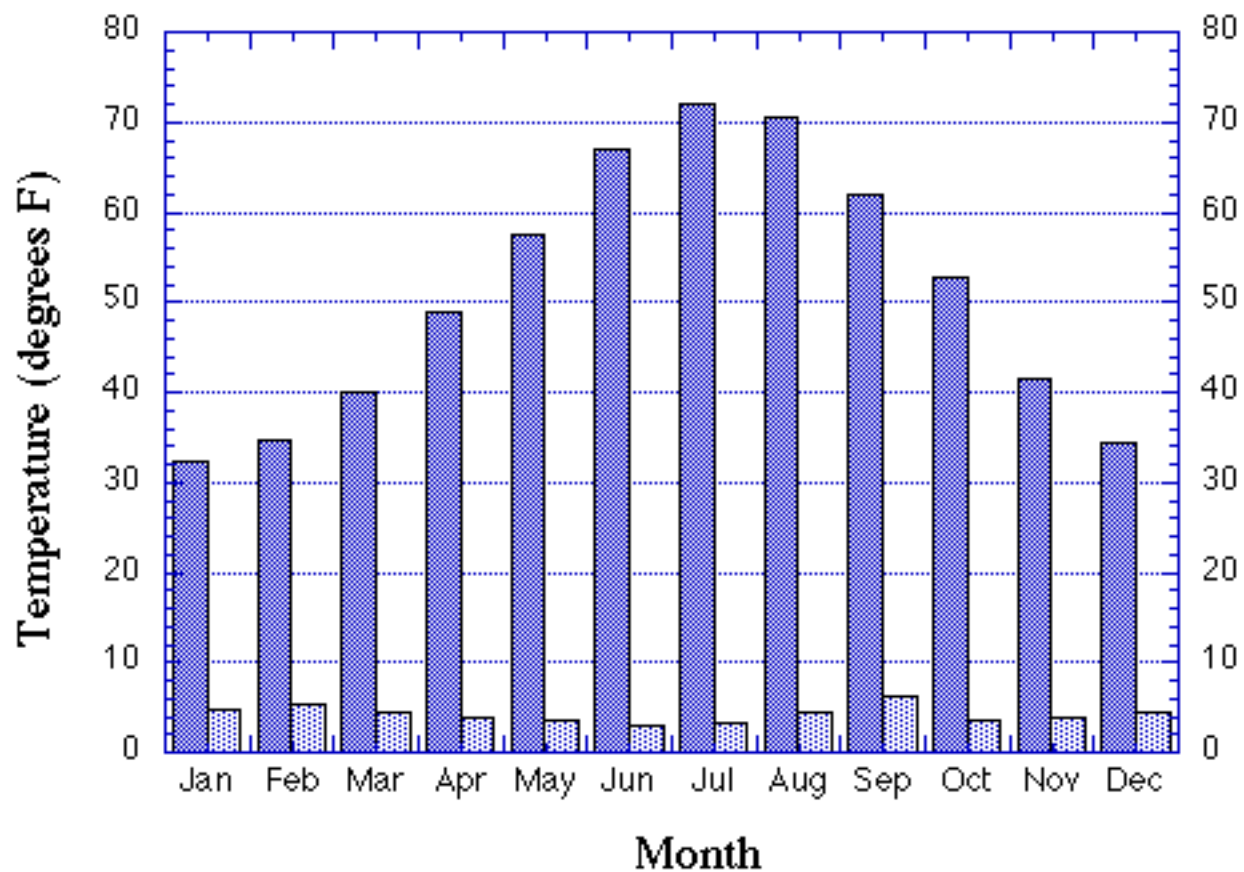

Daily Maximum and Minimum Temperature*

**Boulder CO
1948-1996**

— Maximum Temperature
— Minimum Temperature

*7 Day Running Mean applied

- Minimum Temperature
- Standard Deviation

Monthly Mean Minimum Temperature Boulder CO 1897-1996

■ Mean Temperature
■ Standard Deviation

Monthly Mean Temperature Boulder CO 1897-1996

- Maximum Temperature
- Standard Deviation

Monthly Mean Maximum Temperature Boulder CO 1897-1996

Mean low temperature and low/high record low daily temperatures [1897-1992]