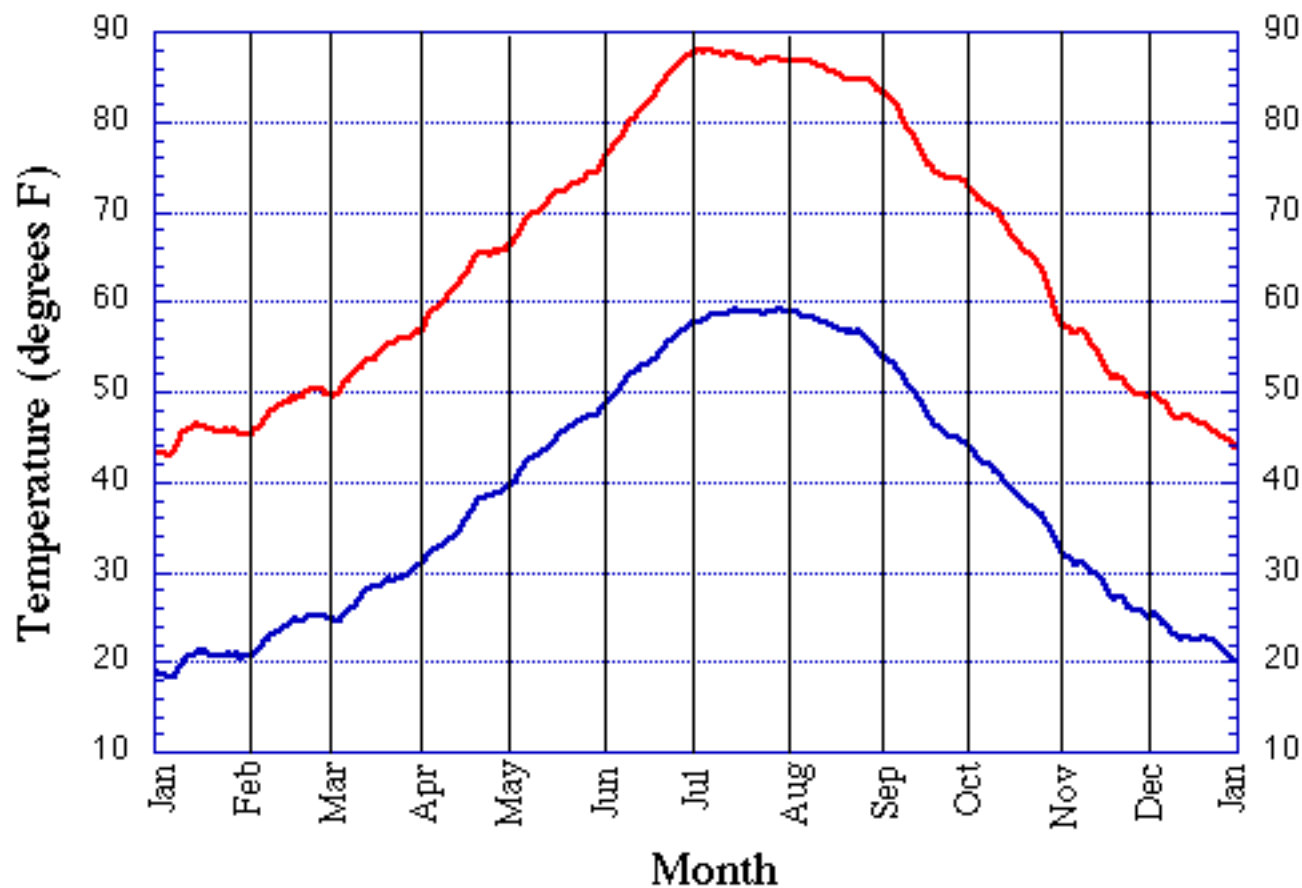

Daily Maximum and Minimum Temperature*

**Boulder CO
1948-1996**

— Maximum Temperature
— Minimum Temperature

*7 Day Running Mean applied

- Minimum Temperature
- Standard Deviation

Monthly Mean Minimum Temperature Boulder CO 1897-1996

■ Mean Temperature
■ Standard Deviation

Monthly Mean Temperature Boulder CO 1897-1996

- Maximum Temperature
- Standard Deviation

Monthly Mean Maximum Temperature Boulder CO 1897-1996

Mean low temperature and low/high record low daily temperatures [1897-1992]