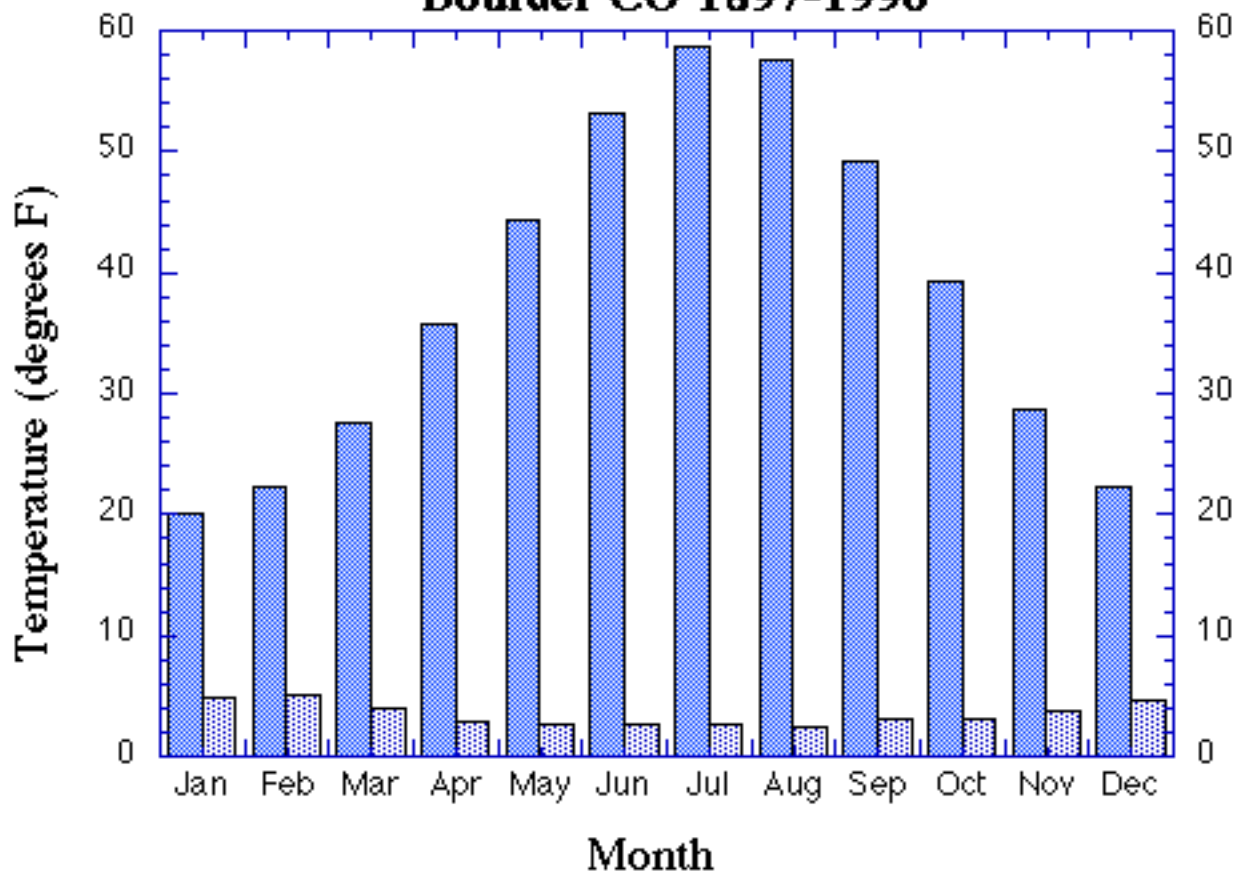

Daily Maximum and Minimum Temperature*

**Boulder CO
1948-1996**

— Maximum Temperature
— Minimum Temperature

*7 Day Running Mean applied

- Minimum Temperature
- Standard Deviation

Monthly Mean Minimum Temperature Boulder CO 1897-1996

■ Mean Temperature
■ Standard Deviation

Monthly Mean Temperature Boulder CO 1897-1996

- Maximum Temperature
- Standard Deviation

Monthly Mean Maximum Temperature Boulder CO 1897-1996

Mean low temperature and low/high record low daily temperatures [1897-1992]