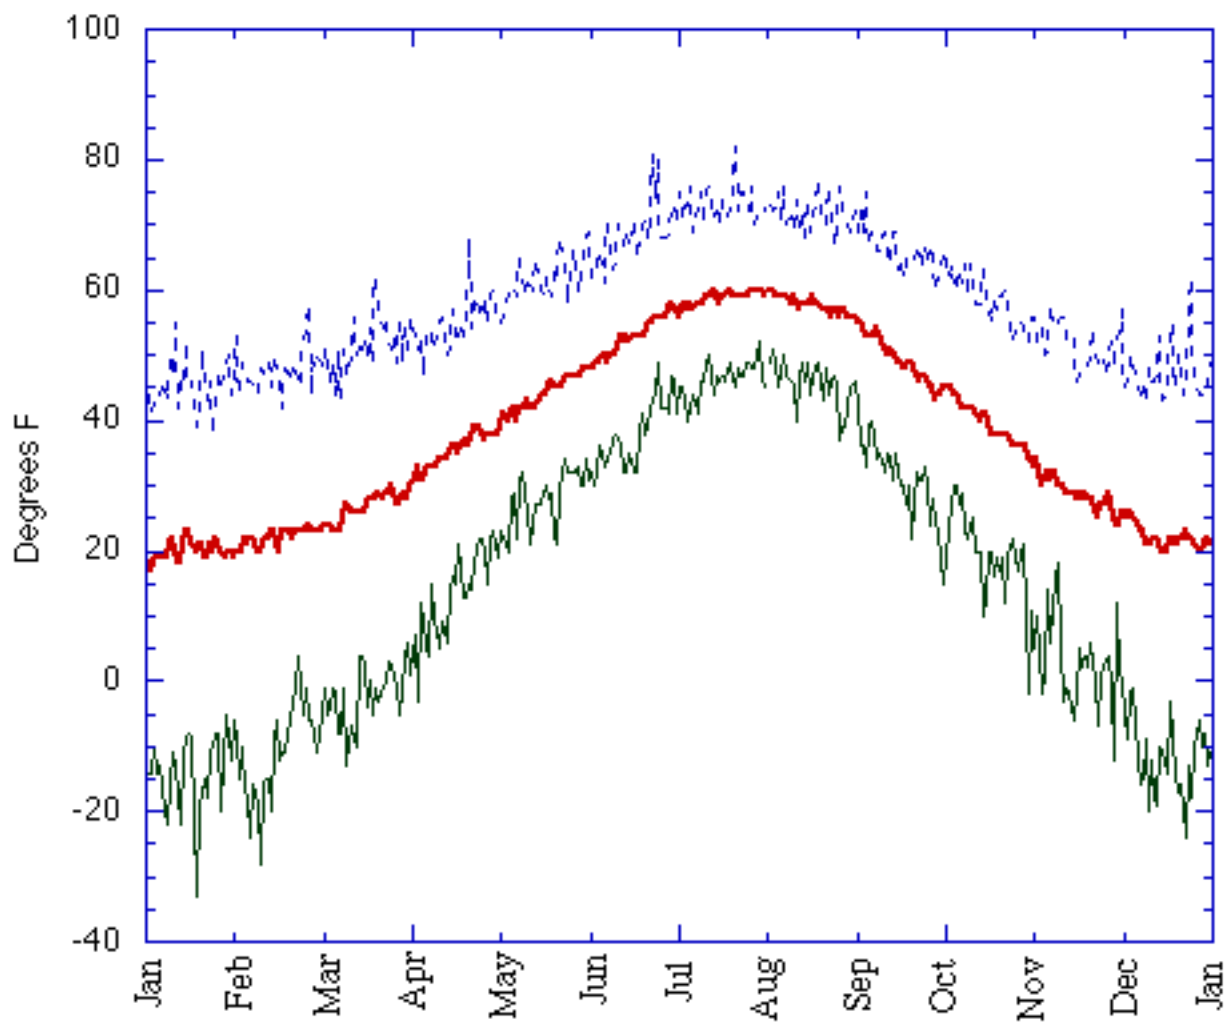

Daily Maximum and Minimum Temperature*

**Boulder CO
1948-1996**

— Maximum Temperature
— Minimum Temperature

*7 Day Running Mean applied

- Minimum Temperature
- Standard Deviation

Monthly Mean Minimum Temperature Boulder CO 1897-1996

■ Mean Temperature
■ Standard Deviation

Monthly Mean Temperature Boulder CO 1897-1996

- Maximum Temperature
- Standard Deviation

Monthly Mean Maximum Temperature Boulder CO 1897-1996

Mean low temperature and low/high record low daily temperatures [1897-1992]

Mean high temperature and low/high record high temperatures [1897-1992]

Daily chance of greater than trace precipitation
Boulder CO 1948-1998