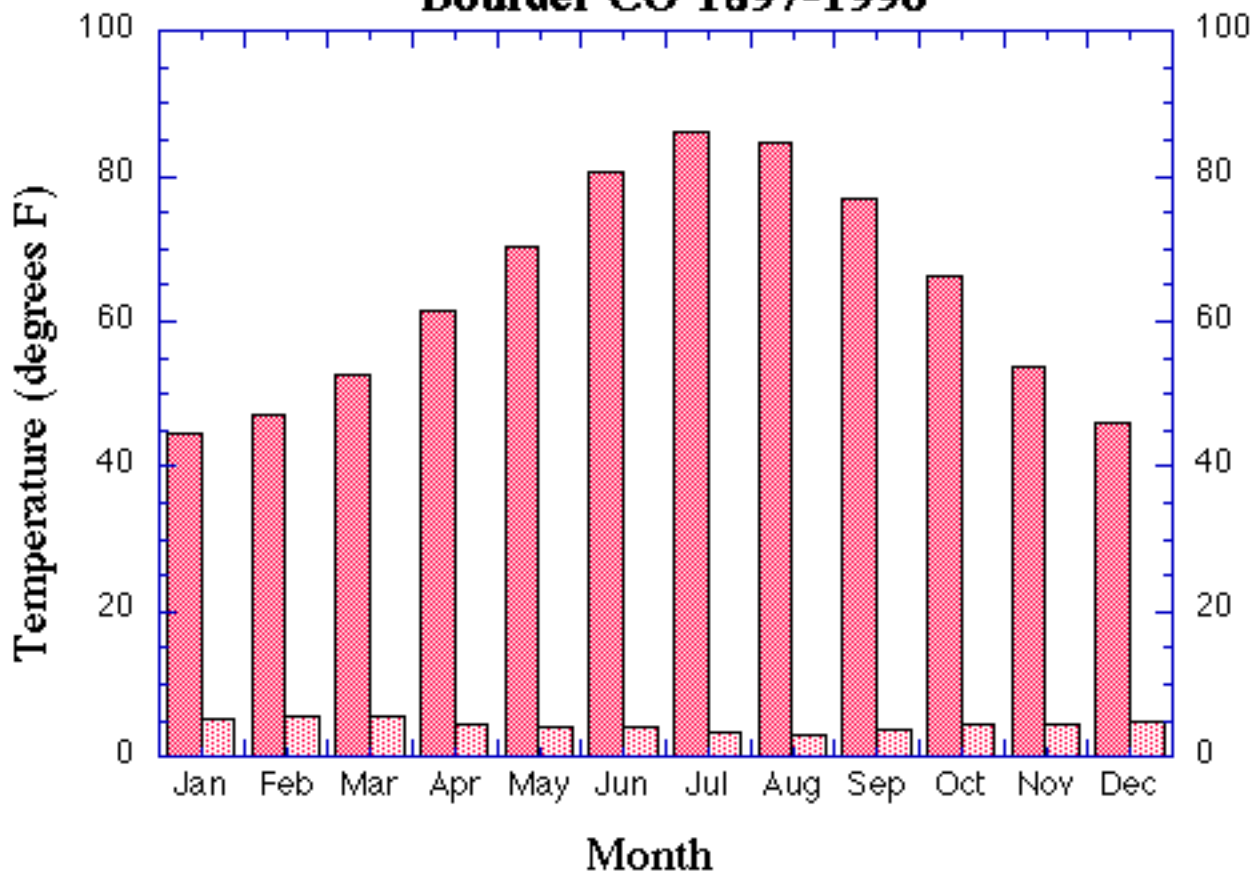

Daily Maximum and Minimum Temperature*

**Boulder CO
1948-1996**

— Maximum Temperature
— Minimum Temperature

*7 Day Running Mean applied

- Minimum Temperature
- Standard Deviation

Monthly Mean Minimum Temperature Boulder CO 1897-1996

■ Mean Temperature
■ Standard Deviation

Monthly Mean Temperature Boulder CO 1897-1996

- Maximum Temperature
- Standard Deviation

Monthly Mean Maximum Temperature Boulder CO 1897-1996

Mean low temperature and low/high record low daily temperatures [1897-1992]