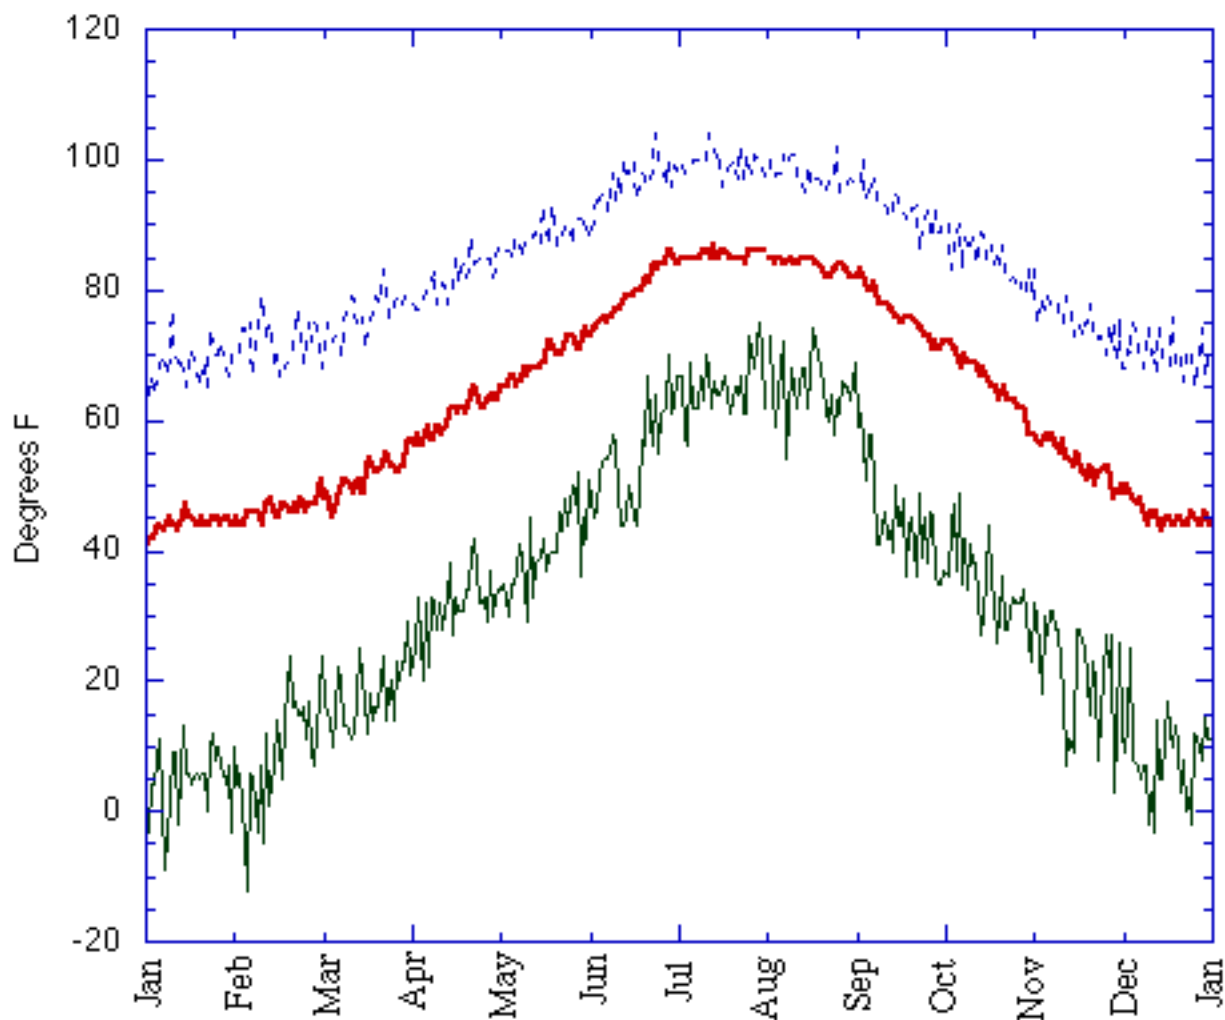

Daily Maximum and Minimum Temperature*

**Boulder CO
1948-1996**

— Maximum Temperature
— Minimum Temperature

*7 Day Running Mean applied

- Minimum Temperature
- Standard Deviation

Monthly Mean Minimum Temperature Boulder CO 1897-1996

■ Mean Temperature
■ Standard Deviation

Monthly Mean Temperature Boulder CO 1897-1996

- Maximum Temperature
- Standard Deviation

Monthly Mean Maximum Temperature Boulder CO 1897-1996

Mean low temperature and low/high record low daily temperatures [1897-1992]

Mean high temperature and low/high record high temperatures [1897-1992]

Daily chance of greater than trace precipitation
Boulder CO 1948-1998