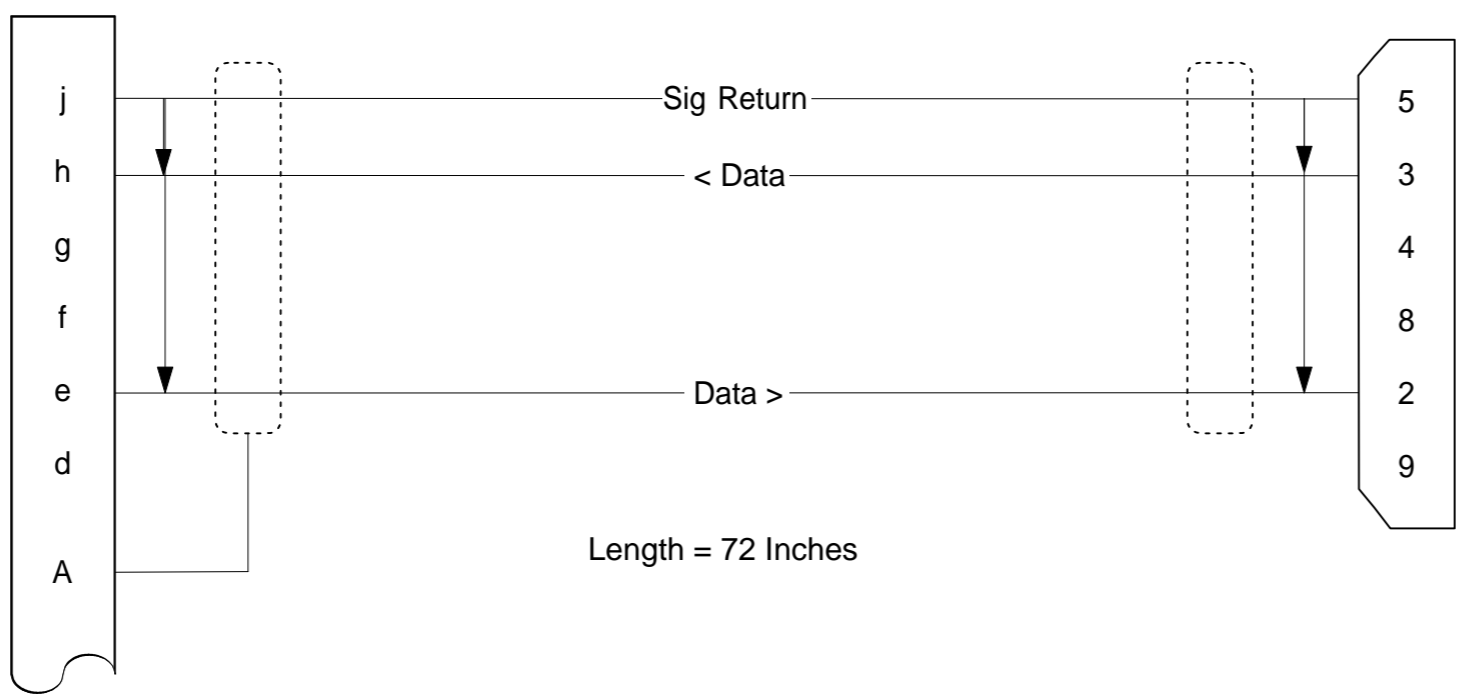

M24308/2-1 Connector
M85049/48-2-1 Strain Relief
M24308/26-1 Female Screw Lock

MS3471W18-32P
M85049/52-1-18W

DE 9S

Sta 4
J7

Sta 4
Port 0

To SPPP
P15
RefAOC Dwg #930015

HCHO Instrument
Sta 4 Rack

Inbd Bay, Middle
25" Up

Notes: - Wire is 24 AWG, twisted triple, Alpha 2464 or equiv.

BY	NAME	DATE	NATIONAL OCEANIC AND ATMOSPHERIC ADMINISTRATION			
DRAWN	TML	7/12/06	AIRCRAFT OPERATIONS CENTER			
CHECKED			HANGAR 5, MACDILL AFB, FLORIDA 33621			
STRESS			Serial Drop for Sta 4 Ozone '06			
PROJECTS						
PROJECTS						
APPROVED						
REF						
			CODE/IDENT NO.	SIZE	DWGNO.	REV.
					XX-XXXXXX	
			SCALE	NONE	filename.dxf	SHEET 1 OF 1