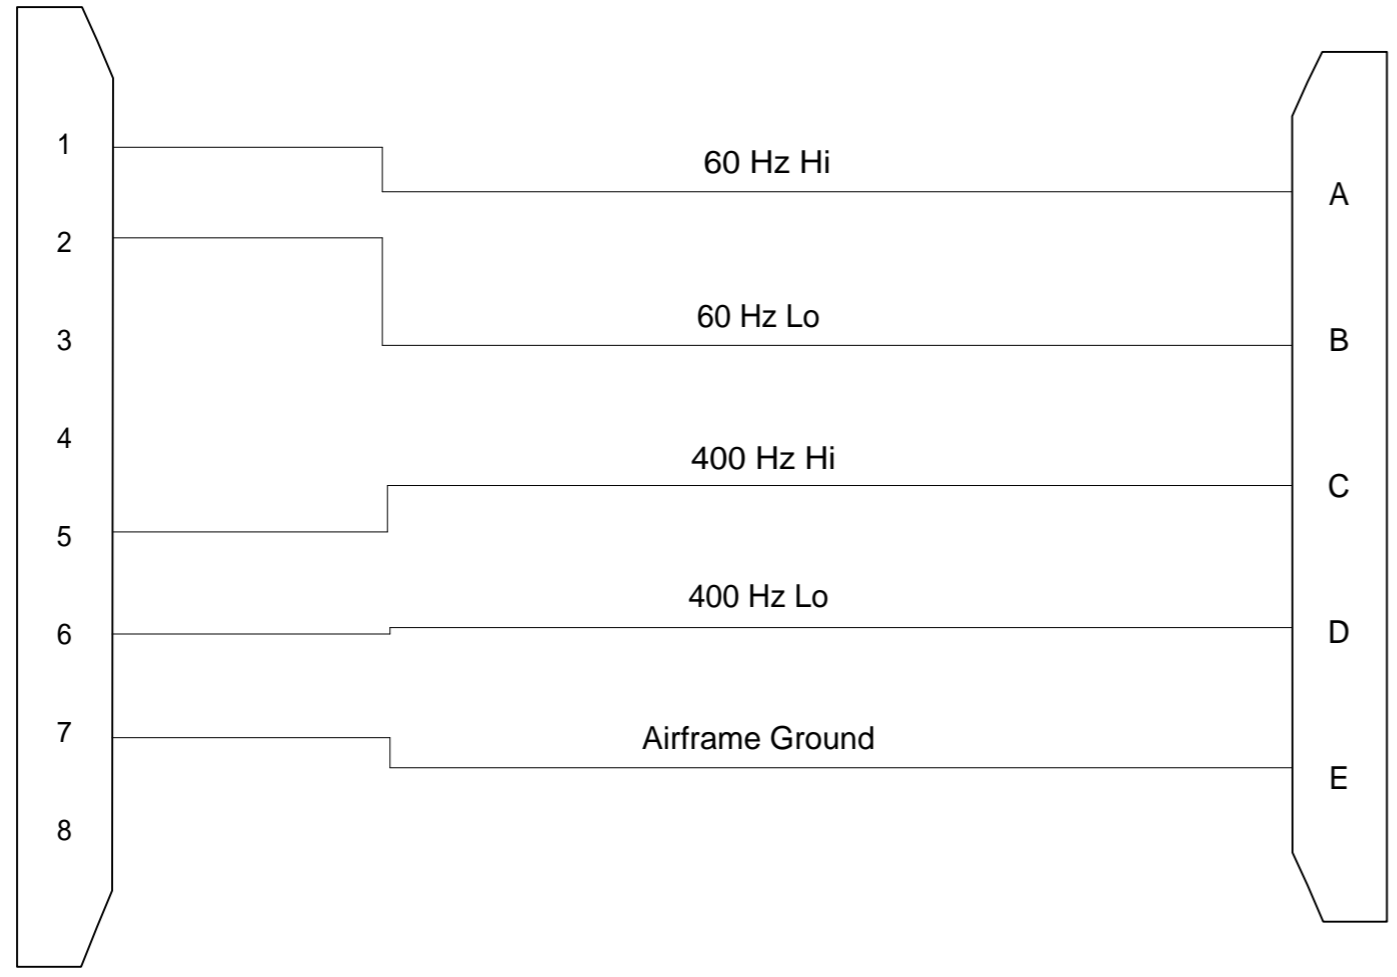

B3 Cabinet
 AC Power Drop
 FS 408L
 P328M

WLOPC Instrument
 Mounted in B3 Cabinet

3.5 Amps 400 Hz
 1 Amp 60 Hz Bus 1B

Located:
 B3 Cabinet
 Aisle Face
 Forward Side
 28" High

M83723/76W1808N

MS3476W14-5S

M85049/52-1-18W SR

M85049/52-1-14W SR

Notes:

- M22759/34-16-9 Wire or equivalent
- 60 Inches Long
- 60 Hz could be switched to Bus 2 if load analysis requires it (Cable built to Bus 1B).

BY	NAME	DATE	NATIONAL OCEANIC AND ATMOSPHERIC ADMINISTRATION AIRCRAFT OPERATIONS CENTER HANGAR 5, MACDILL AFB, FLORIDA 33621		
DRAWN	TML	7/24/06	TITLE		
CHECKED			WLOPC Power Cord B3 Cabinet Ozone '06		
STRESS			REF		
PROJECTS			CODE IDENT NO.	SIZE DWG NO.	REV.
PROJECTS				XX-XXXXXX	
APPROVED			SCALE: NONE filename.dxf SHEET 1 OF 1		