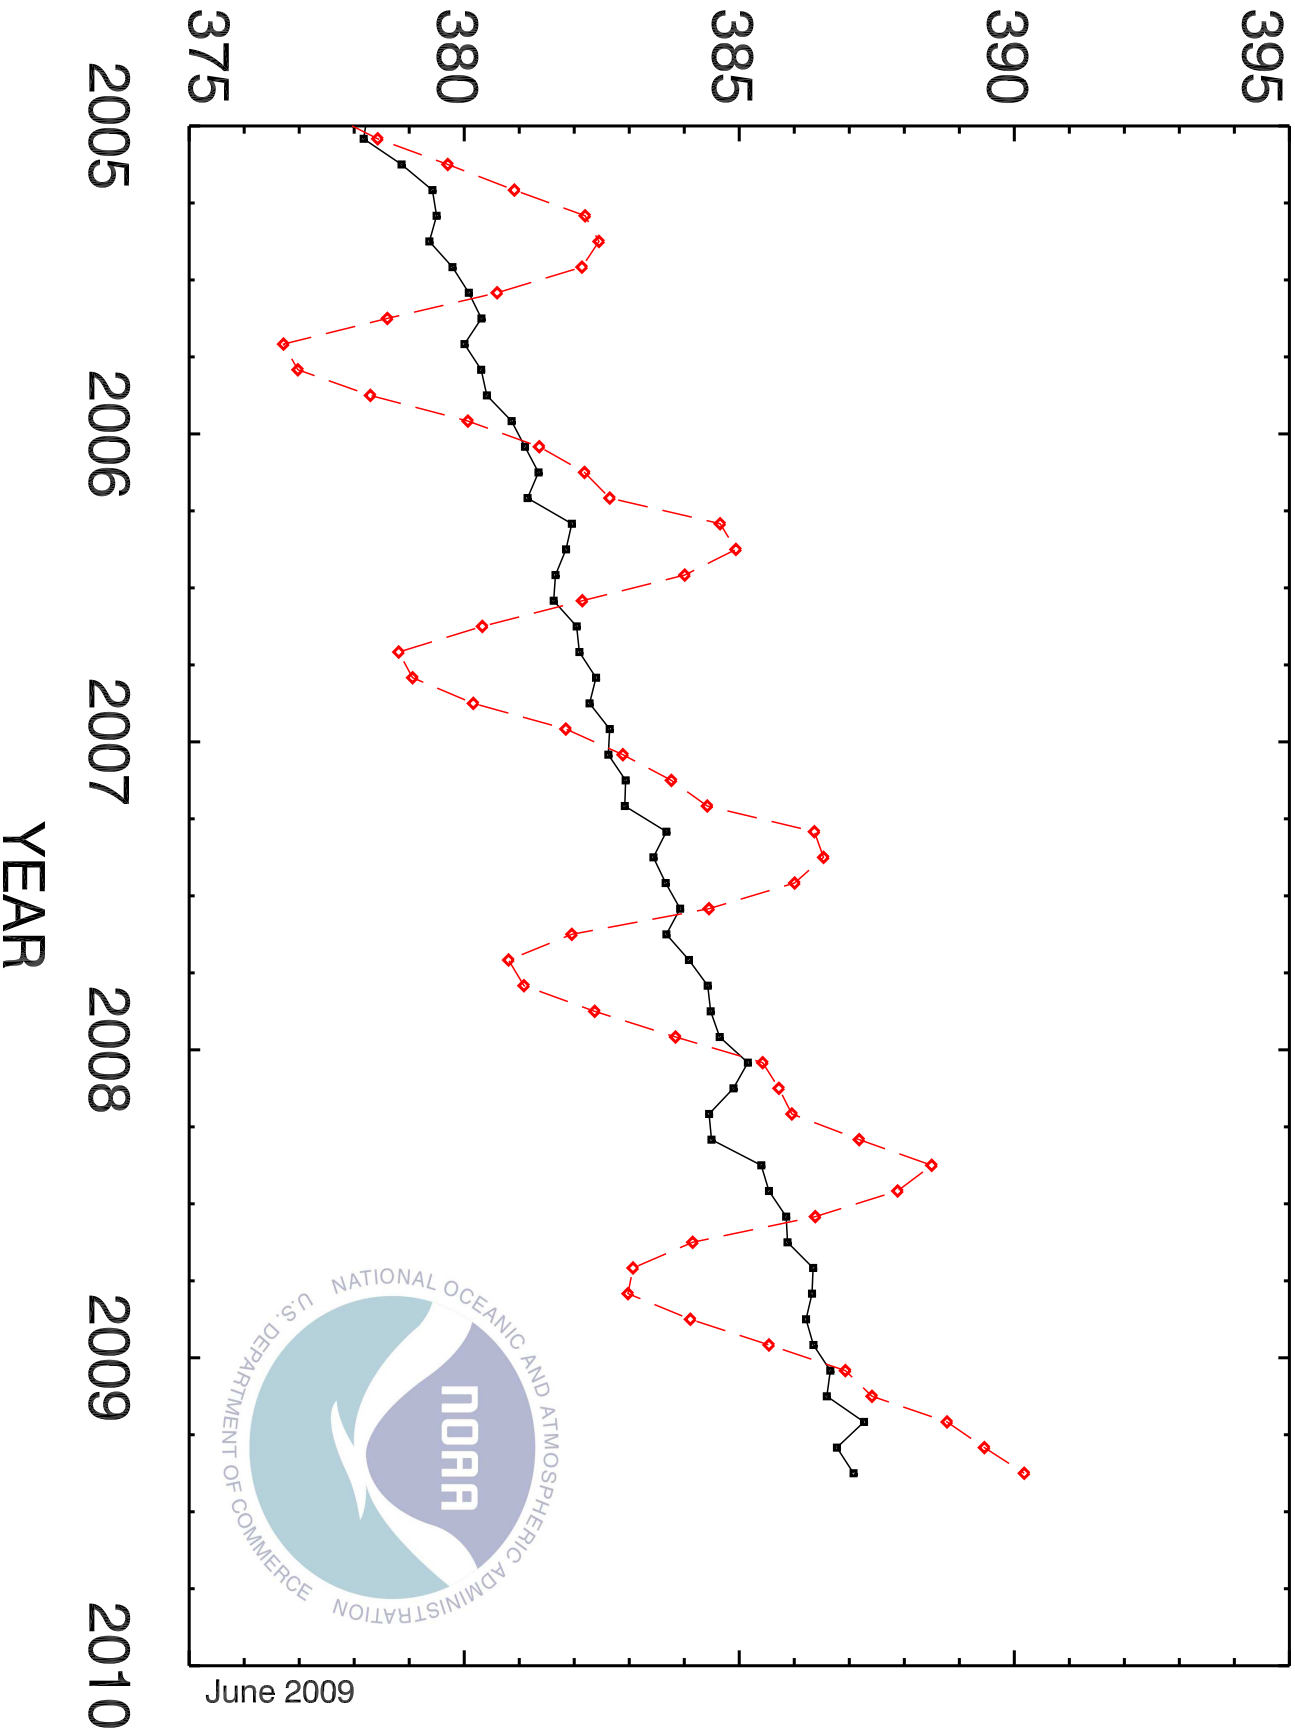

RECENT MONTHLY MEAN CO₂ AT MAUNA LOA

PARTS PER MILLION

June 2009